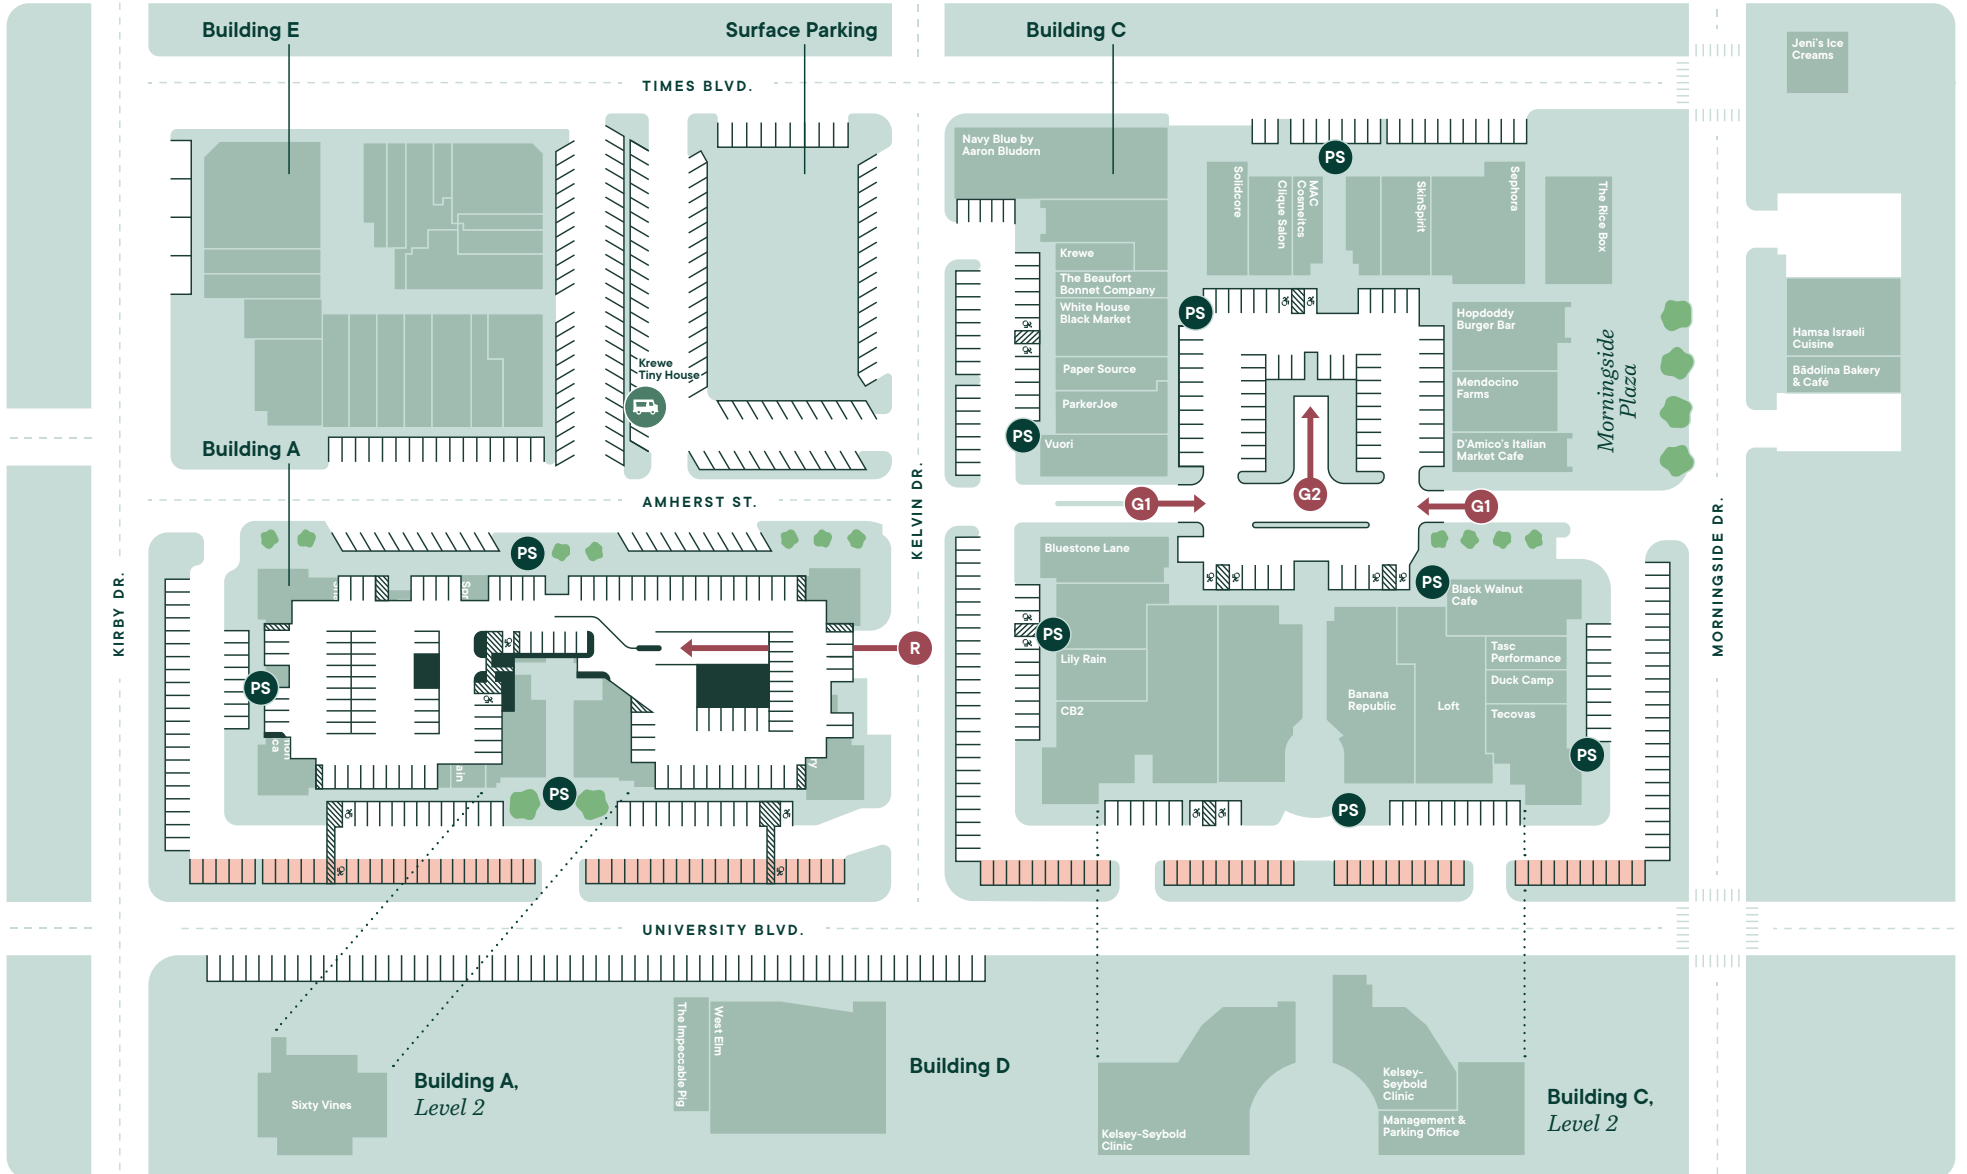

# Parking Map

**PARKING OFFICE:** (832) 968-7686

*Pay-on-foot stations are located on 1st floor of parking garage, rooftop parking deck, and throughout the Village.*

**SECURITY:** (832) 748-0429

*Need Assistance? Contact our Parking Office at (832) 968-7686.*

 Paid Parking     \$8 Parking After 8pm     Garage, Level 1     Garage, Level 2     Rooftop     Pay Station

**GARAGE & ROOFTOP RATES (Mon-Thurs)**

**0-2 hours: FREE    3-4 hours: \$5    5+ hours: \$15**  
**2-3 hours: \$3        4-5 hours: \$7**

**GARAGE & ROOFTOP RATES (Fri-Sun)**

**0-2 hours: FREE    3-4 hours: \$6    5+ hours: \$15**  
**2-3 hours: \$4        4-5 hours: \$8**

  Paid Parking   
   \$8 Parking After 8pm   
 G1 Garage, Level 1   
 G2 Garage, Level 2   
 R Rooftop   
 PS Pay Station