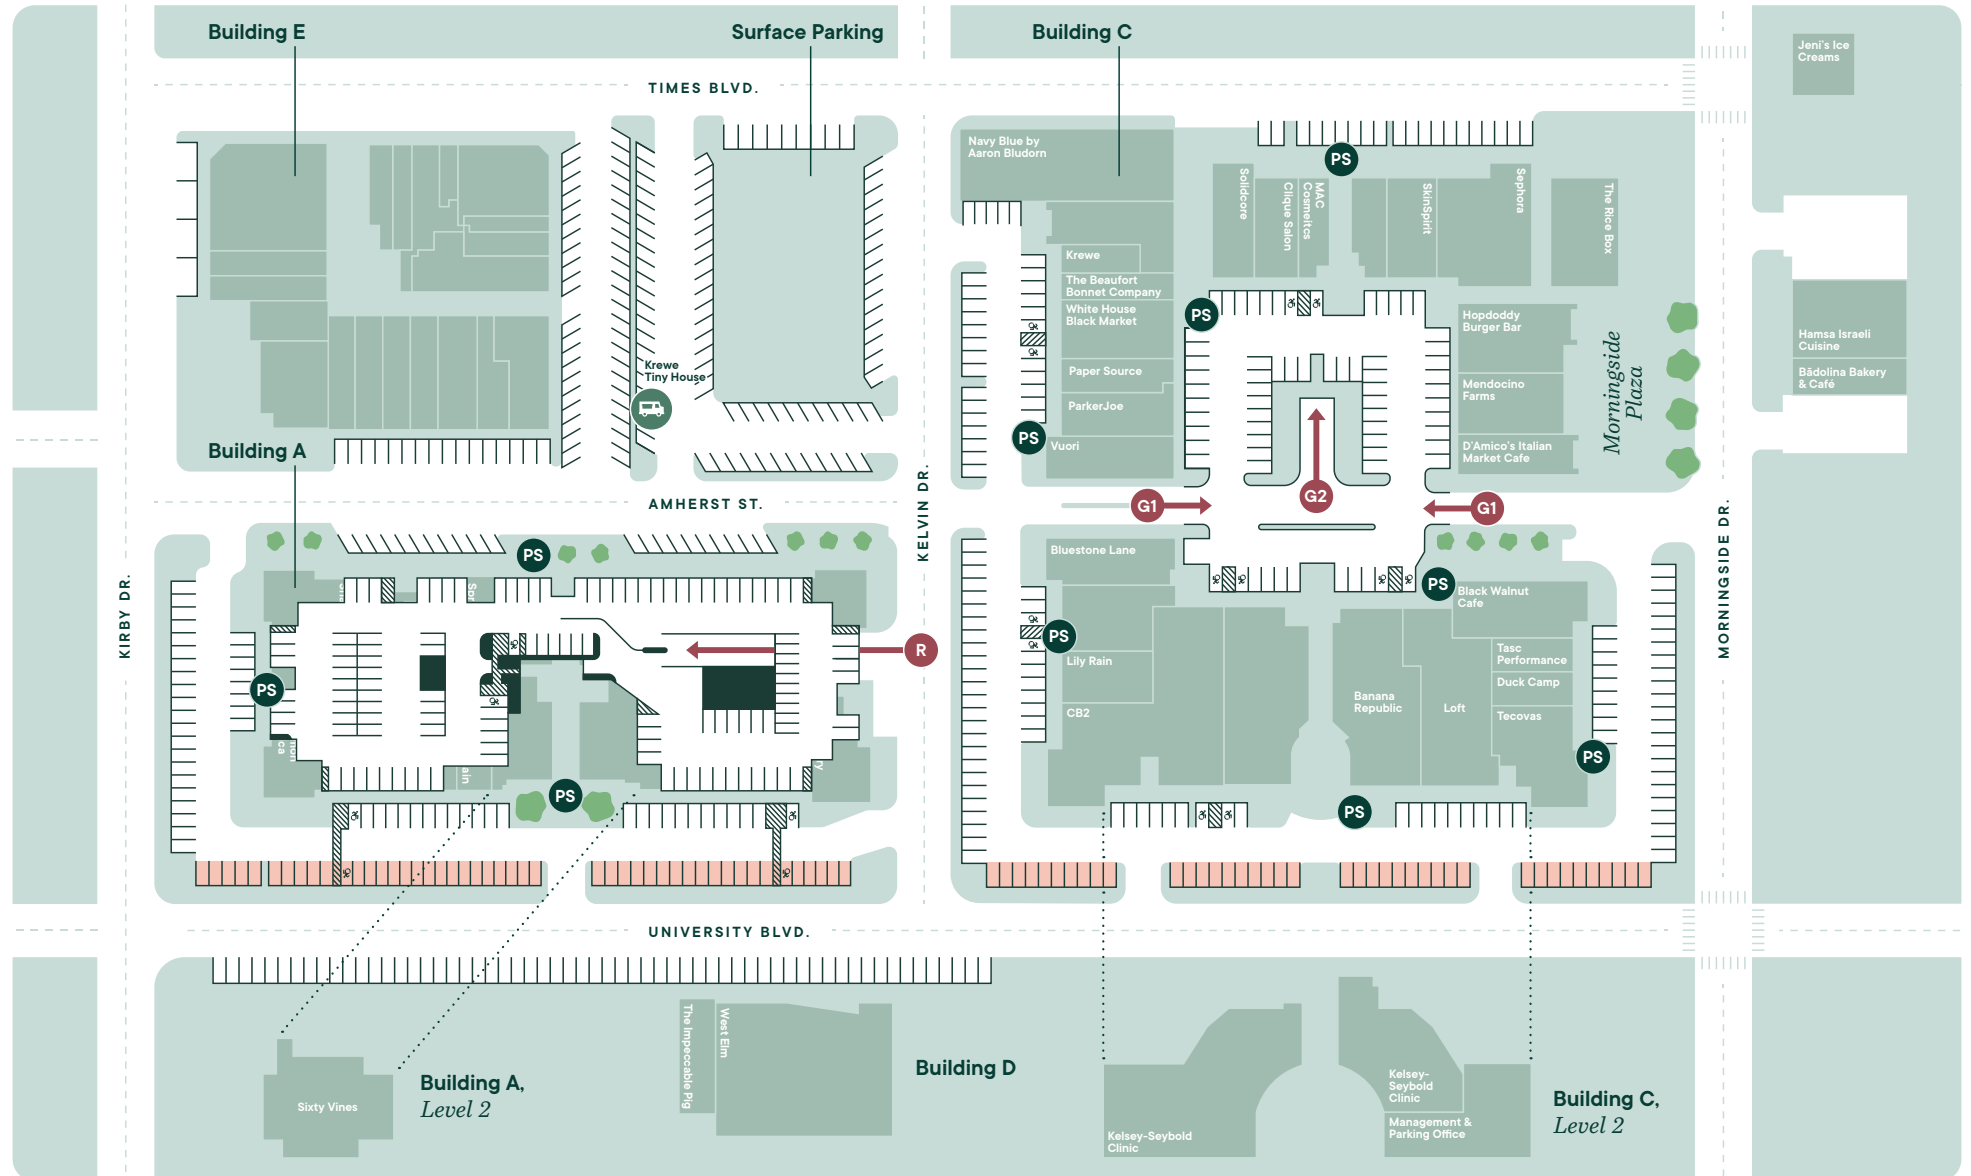

Parking Map

PARKING OFFICE: (832) 968-7686

SECURITY: (832) 748-0429

Pay-on-foot stations are located on 1st floor of parking garage, rooftop parking deck, and throughout the Village.

Need Assistance? Contact our Parking Office at (832) 968-7686.

-  Paid Parking
-  \$8 Parking After 8pm
-  G1 Garage, Level 1
-  G2 Garage, Level 2
-  R Rooftop
-  PS Pay Station

Parking Map

PARKING OFFICE: (832) 968-7686

SECURITY: (832) 748-0429

Pay-on-foot stations are located on 1st floor of parking garage, rooftop parking deck, and throughout the Village.

Need Assistance? Contact our Parking Office at (832) 968-7686.

 Paid Parking
 \$8 Parking After 8pm
 G1 Garage, Level 1
 G2 Garage, Level 2
 R Rooftop
 PS Pay Station