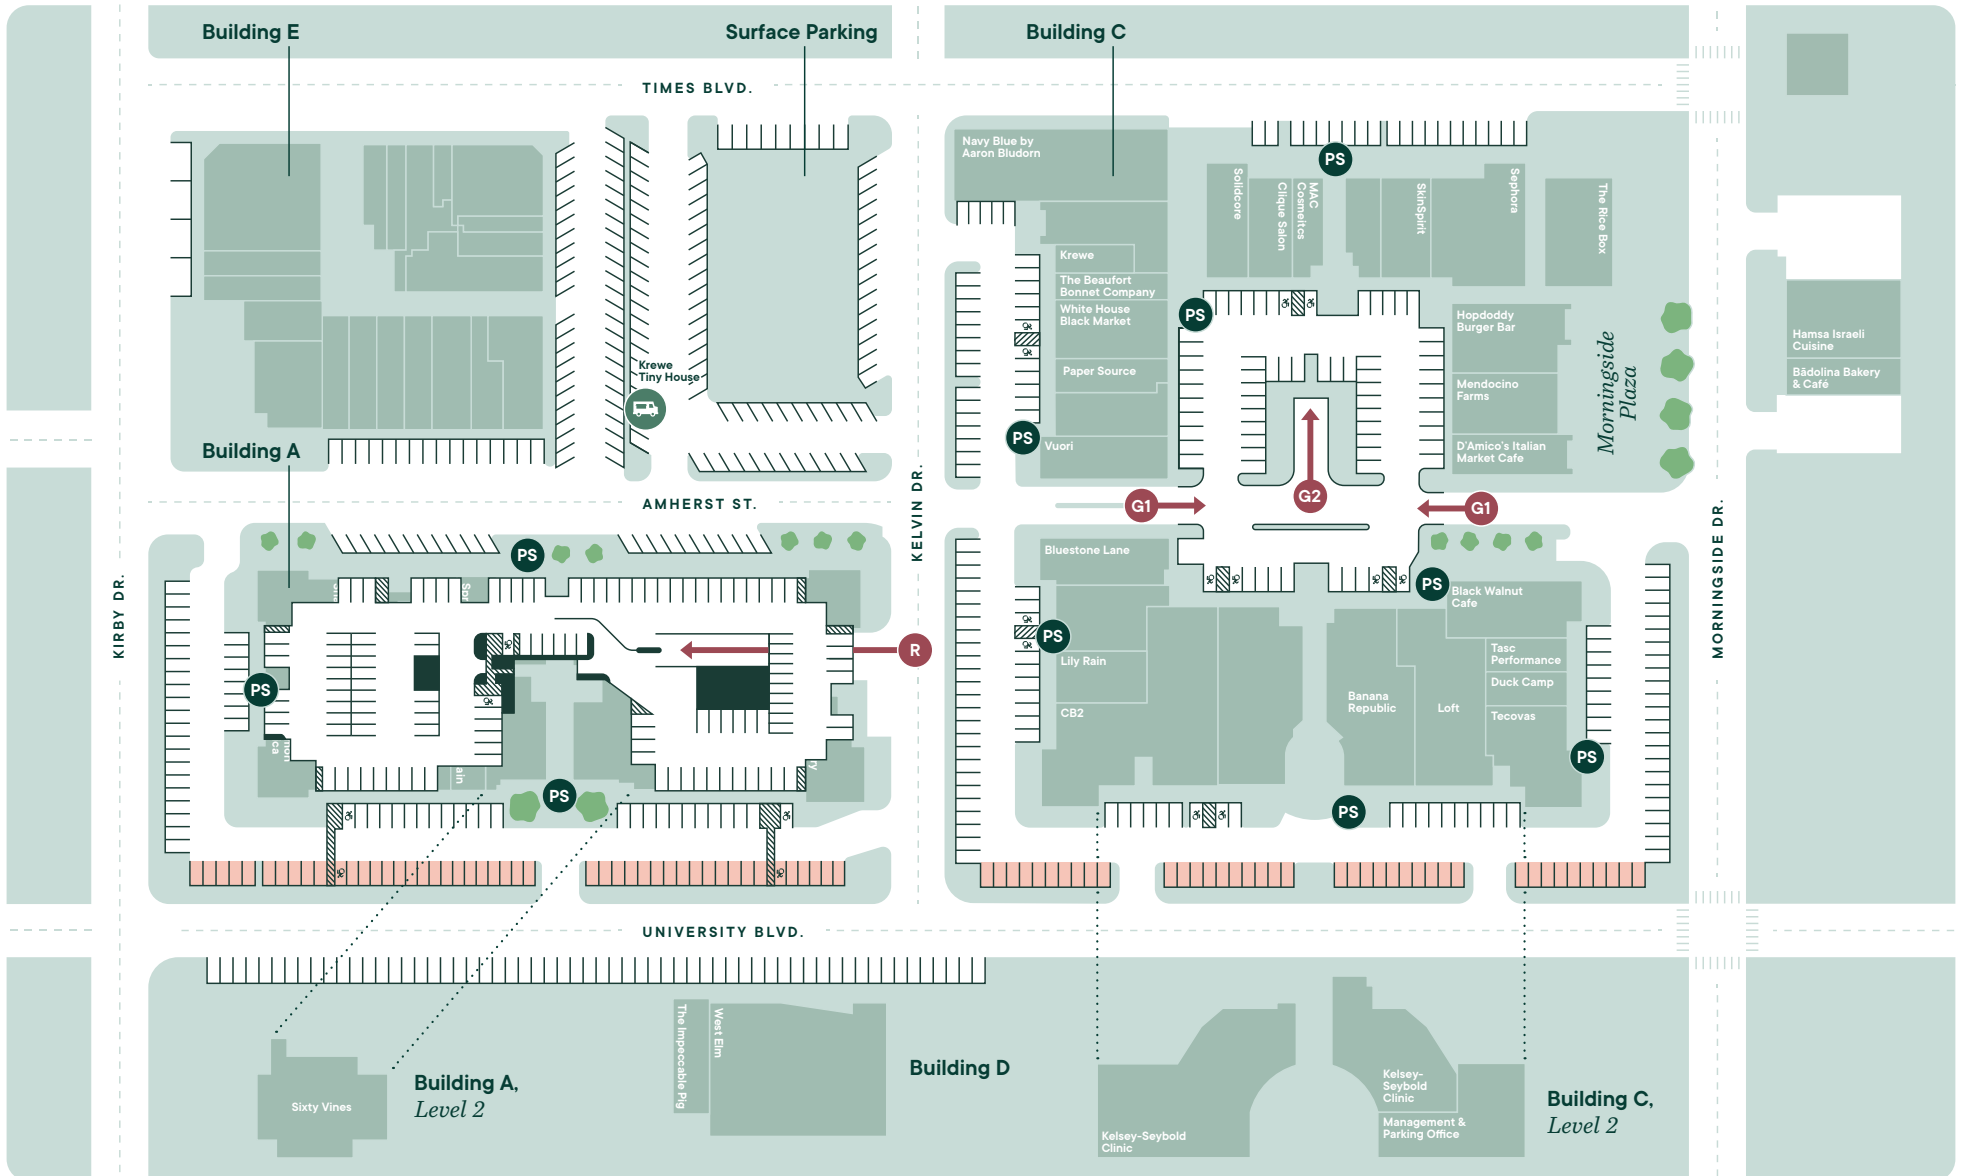

Parking Map

PARKING OFFICE: (832) 968-7686

Pay-on-foot stations are located on 1st floor of parking garage, rooftop parking deck, and throughout the Village.

SECURITY: (832) 748-0429

Need Assistance? Contact our Parking Office at (832) 968-7686.

GARAGE & ROOFTOP RATES (Mon-Thurs)

0–2 hours: FREE 3–4 hours: \$5 5+ hours: \$15
2–3 hours: \$3 4–5 hours: \$7

GARAGE & ROOFTOP RATES (Fri-Sun)

0–2 hours: FREE 3–4 hours: \$6 5+ hours: \$15
2–3 hours: \$4 4–5 hours: \$8

 Paid Parking  \$8 Parking After 8pm  Garage, Level 1  Garage, Level 2  Rooftop  Pay Station

Parking Map

PARKING OFFICE: (832) 968-7686

Pay-on-foot stations are located on 1st floor of parking garage, rooftop parking deck, and throughout the Village.

0-2 hours: FREE 3-4 hours: \$6 5+ hours: \$15
2-3 hours: \$4 4-5 hours: \$8

 Paid Parking
 \$8 Parking After 8pm
 G1 Garage, Level 1
 G2 Garage, Level 2
 R Rooftop
 PS Pay Station