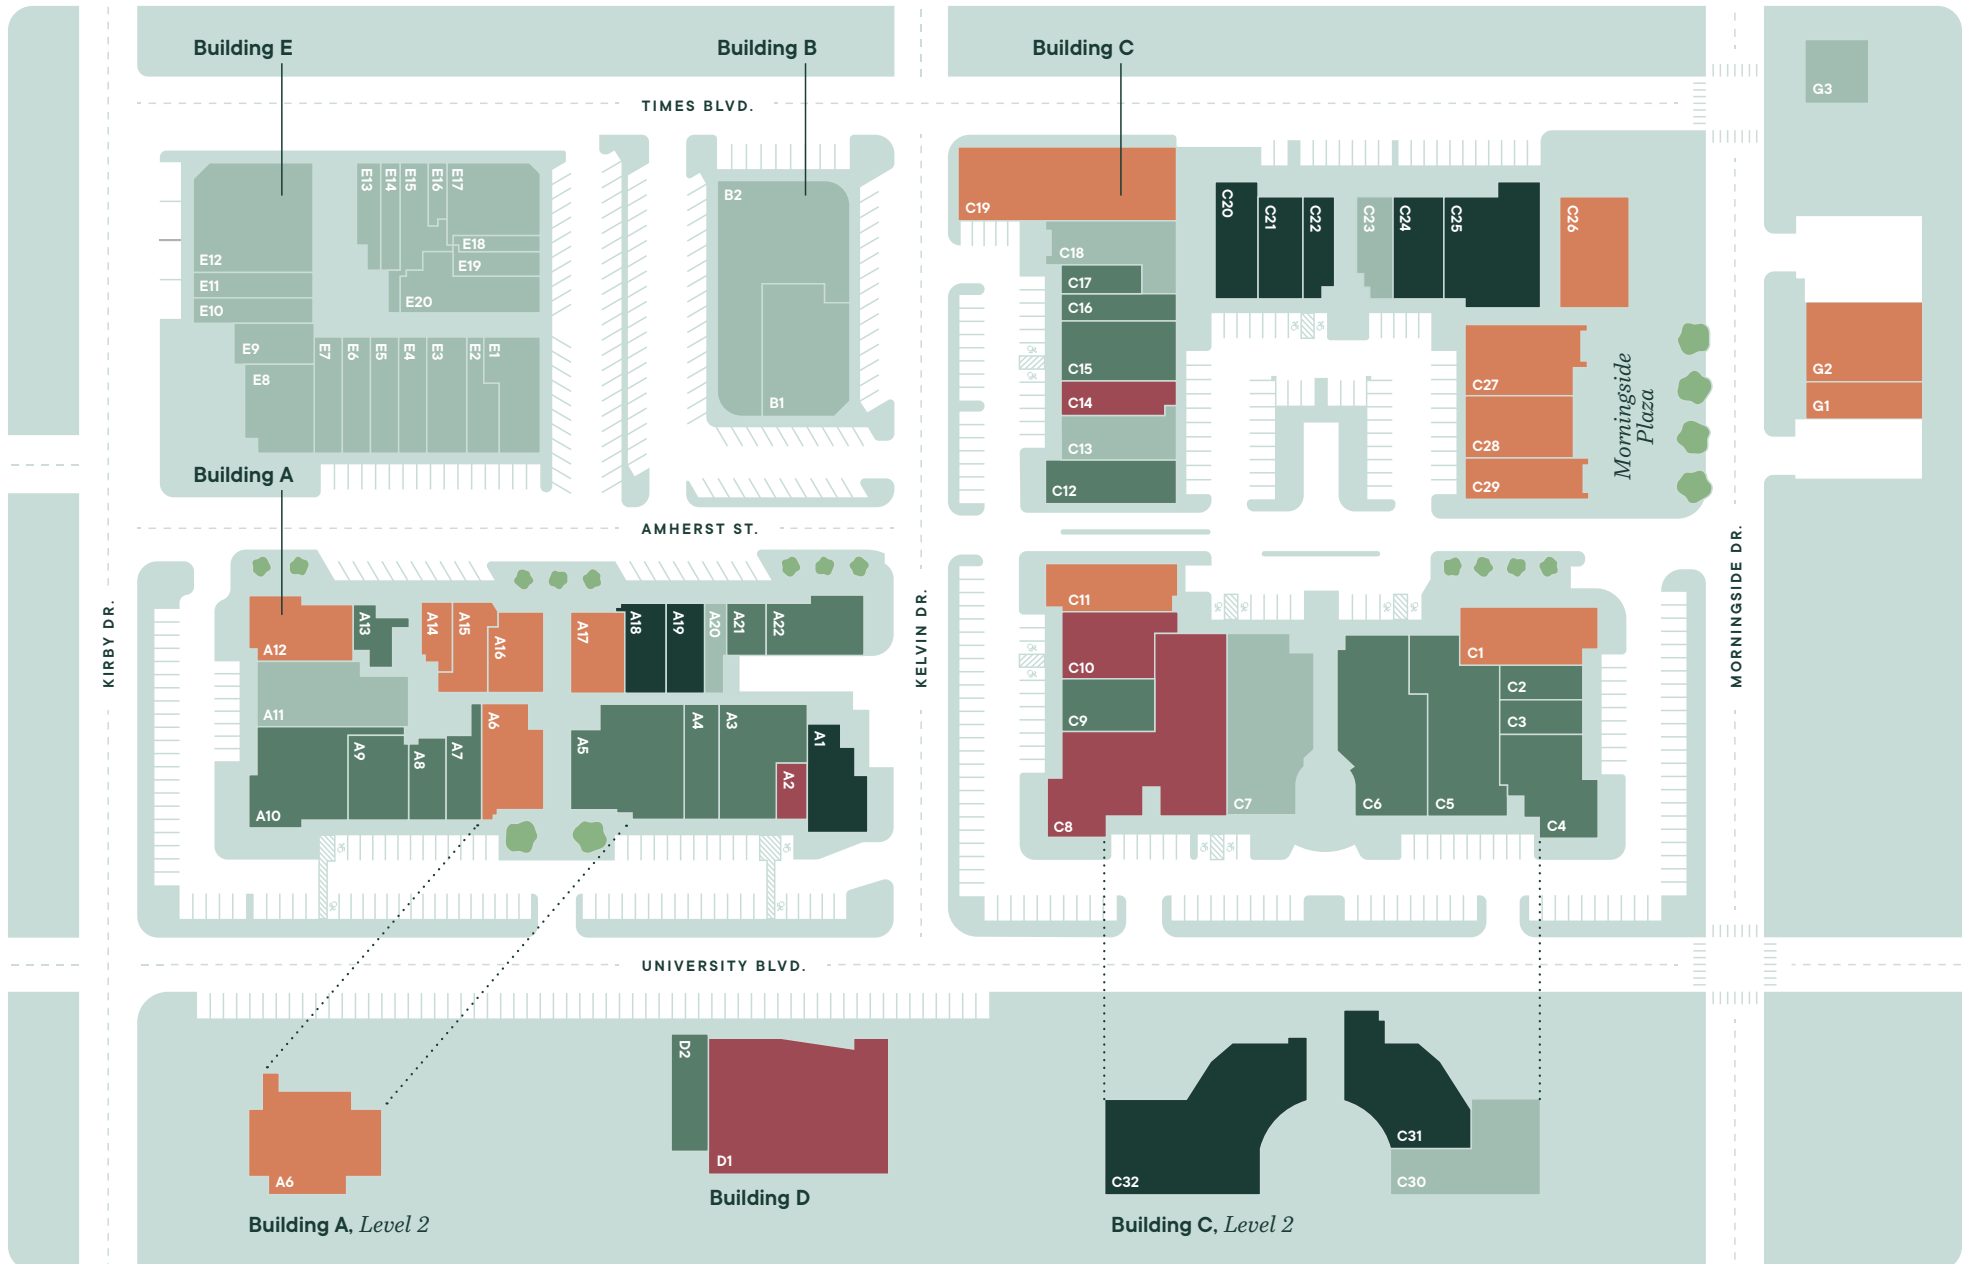

Property Map Directory

Property Map Directory

BEAUTY & HEALTH

Bluemercury, *A1*
Clique Salon, *C21*
Drybar, *A18*
Kelsey-Seybold Clinic, *C31–C32*
MAC Cosmetics, *C22*
Madison Reed, *A19*
Sephora, *C25*
SkinSpirit, *C24*
Solidcore, *C20*

FASHION

Birkenstock, *A22*
Altar'd State, *A5*
Athleta, *A3*
Banana Republic, *C6*
Beaufort Bonnet Company, *C16*
Duck Camp, *C3*
Gorjana, *A8*
KREWE, *C17*
Lily Rain, *C9*
LOFT, *C5*
Lululemon, *A10*
Luminary Lifestyle, *A9*
Mizzen+Main, *A7*
Studs, *A13*
Sunglass Hut, *A21*
tasc Performance, *C2*
Tecovas, *C4*
The Impeccable Pig, *D2*
Vuori, *C12*
Warby Parker, *A4*
White House Black Market, *C15*

DINING

Bādolina Bakery & Café, *G1*
Black Walnut Cafe, *C1*
Bluestone Lane, *C11*
D'Amico's, *C29*
Hopdoddy Burger Bar, *C27*
Hamsa Israeli Cuisine, *G2*
Mendocino Farms, *C28*
Navy Blue, *C19*
Shake Shack, *A12*
Sixty Vines, *A6*
Sprinkles, *A15*
Starbucks, *A17*
Sweetgreen, *A16*
The Rice Box, *C26*
Van Leeuwen, *A14*

HOME & DESIGN

CB2, *C8*
Lovesac, *A2*
Paper Source, *C14*
Parachute Home, *C10*
West Elm, *D1*