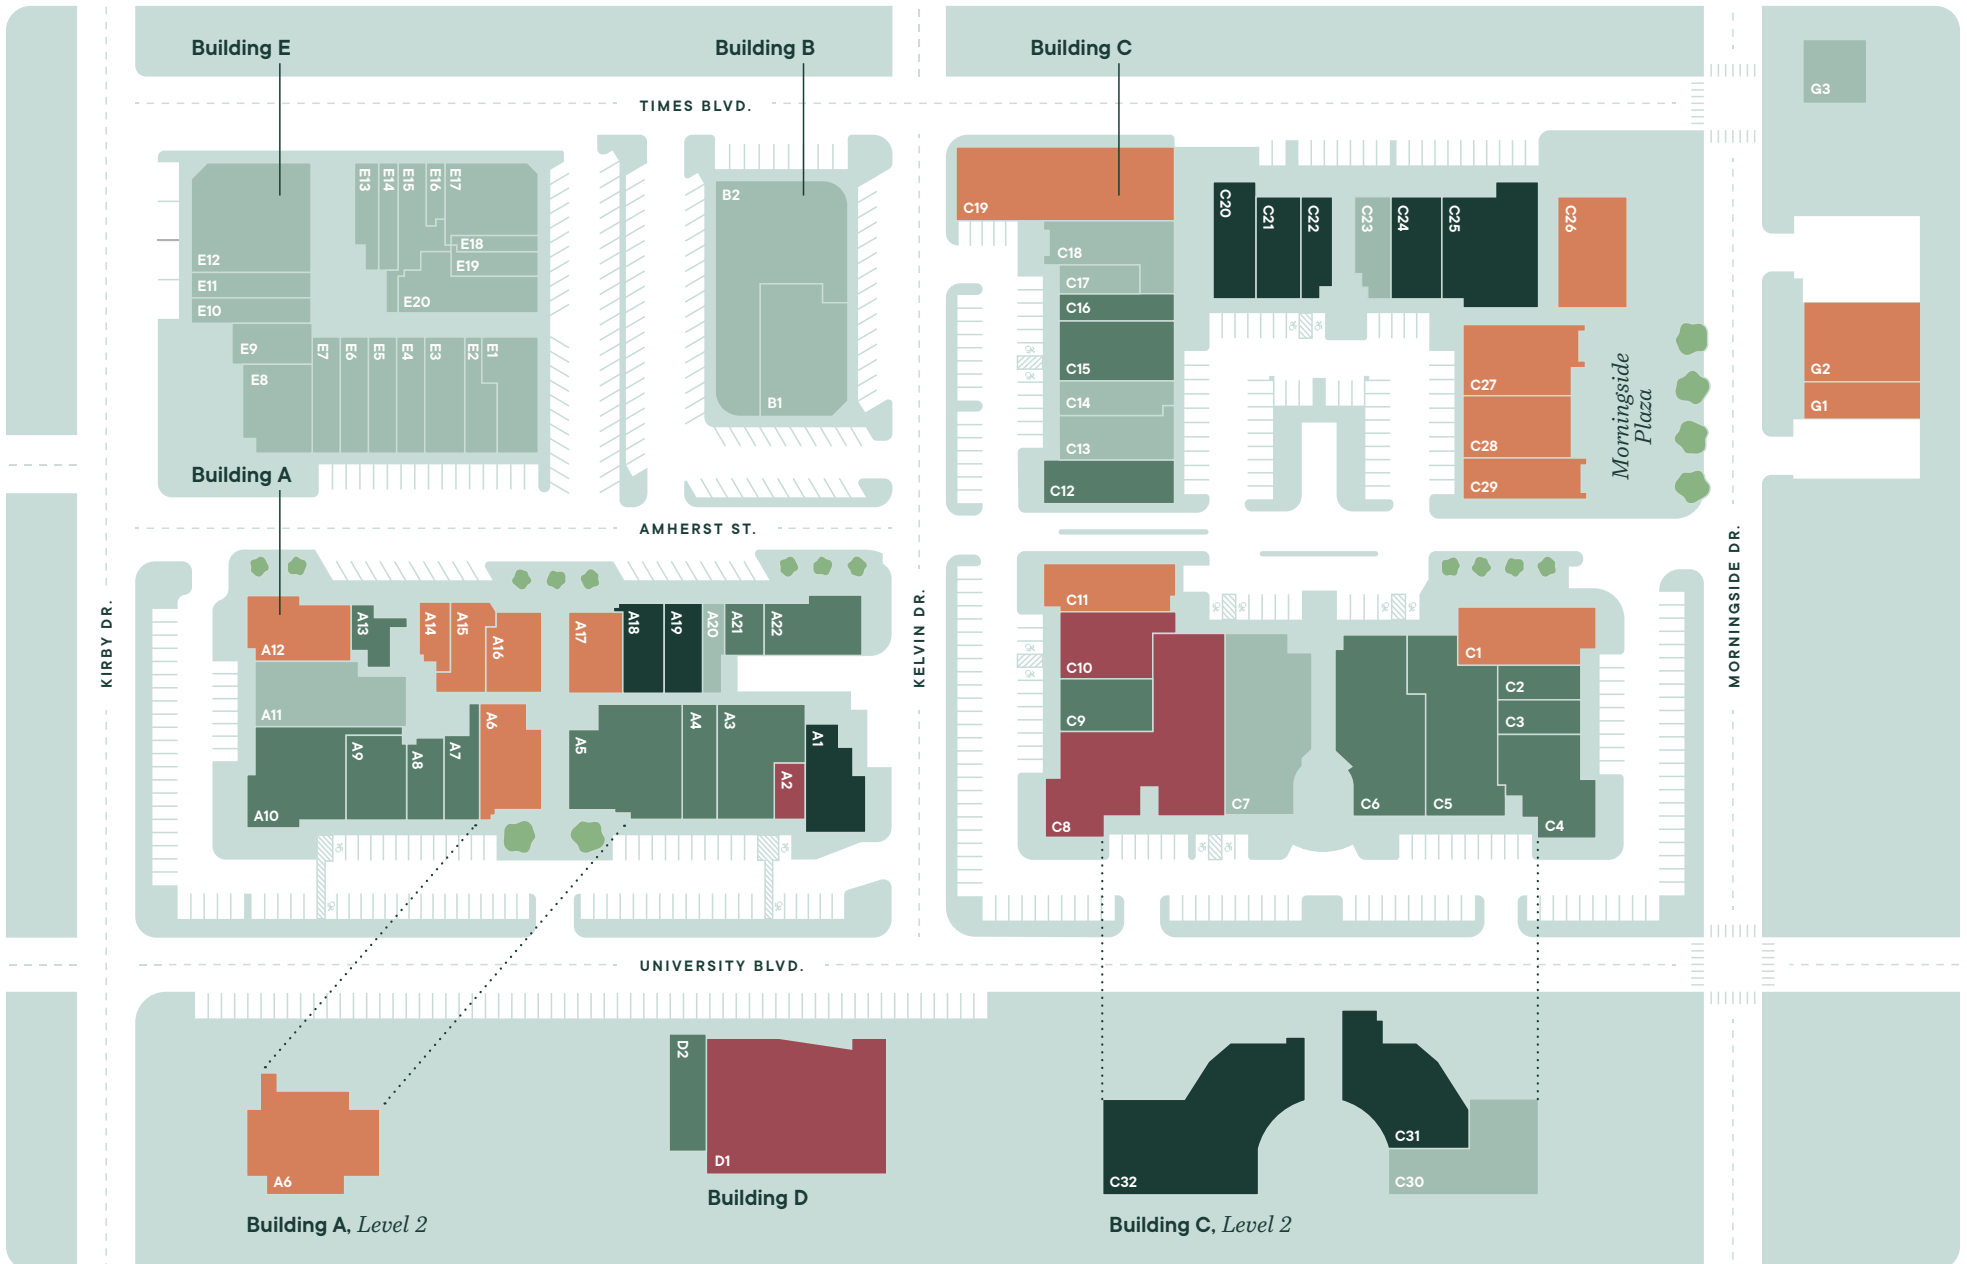

Property Map Directory

Property Map Directory

BEAUTY & HEALTH

Bluemercury, *A1*
Clique Salon, *C21*
Drybar, *A18*
Kelsey-Seybold Clinic, *C31–C32*
MAC Cosmetics, *C22*
Madison Reed, *A19*
Sephora, *C25*
SkinSpirit, *C24*
Solidcore, *C20*

FASHION

Allbirds, *A22*
Altar'd State, *A5*
Athleta, *A3*
Banana Republic, *C6*
Beaufort Bonnet Company, *C16*
Duck Camp, *C3*
Gorjana, *A8*
Lily Rain, *C9*
LOFT, *C5*
Lululemon, *A10*
Luminary Lifestyle, *A9*
Mizzen+Main, *A7*
Studs, *A13*
Sunglass Hut, *A21*
tasc Performance, *C2*
Tecovas, *C4*
The Impeccable Pig, *D2*
Vuori, *C12*
Warby Parker, *A4*
White House Black Market, *C15t*

DINING

Bādolina Bakery & Café, *G1*
Black Walnut Cafe, *C1*
Bluestone Lane, *C11*
D'Amico's, *C29*
Hopdoddy Burger Bar, *C27*
Hamsa Israeli Cuisine, *G2*
Mendocino Farms, *C28*
Navy Blue, *C19*
Shake Shack, *A12*
Sixty Vines, *A6*
Sprinkles, *A15*
Starbucks, *A17*
Sweetgreen, *A16*
The Rice Box, *C26*
Van Leeuwen, *A14*

HOME & DESIGN

CB2, *C8*
Lovesac, *A2*
Parachute Home, *C10*
West Elm, *D1*