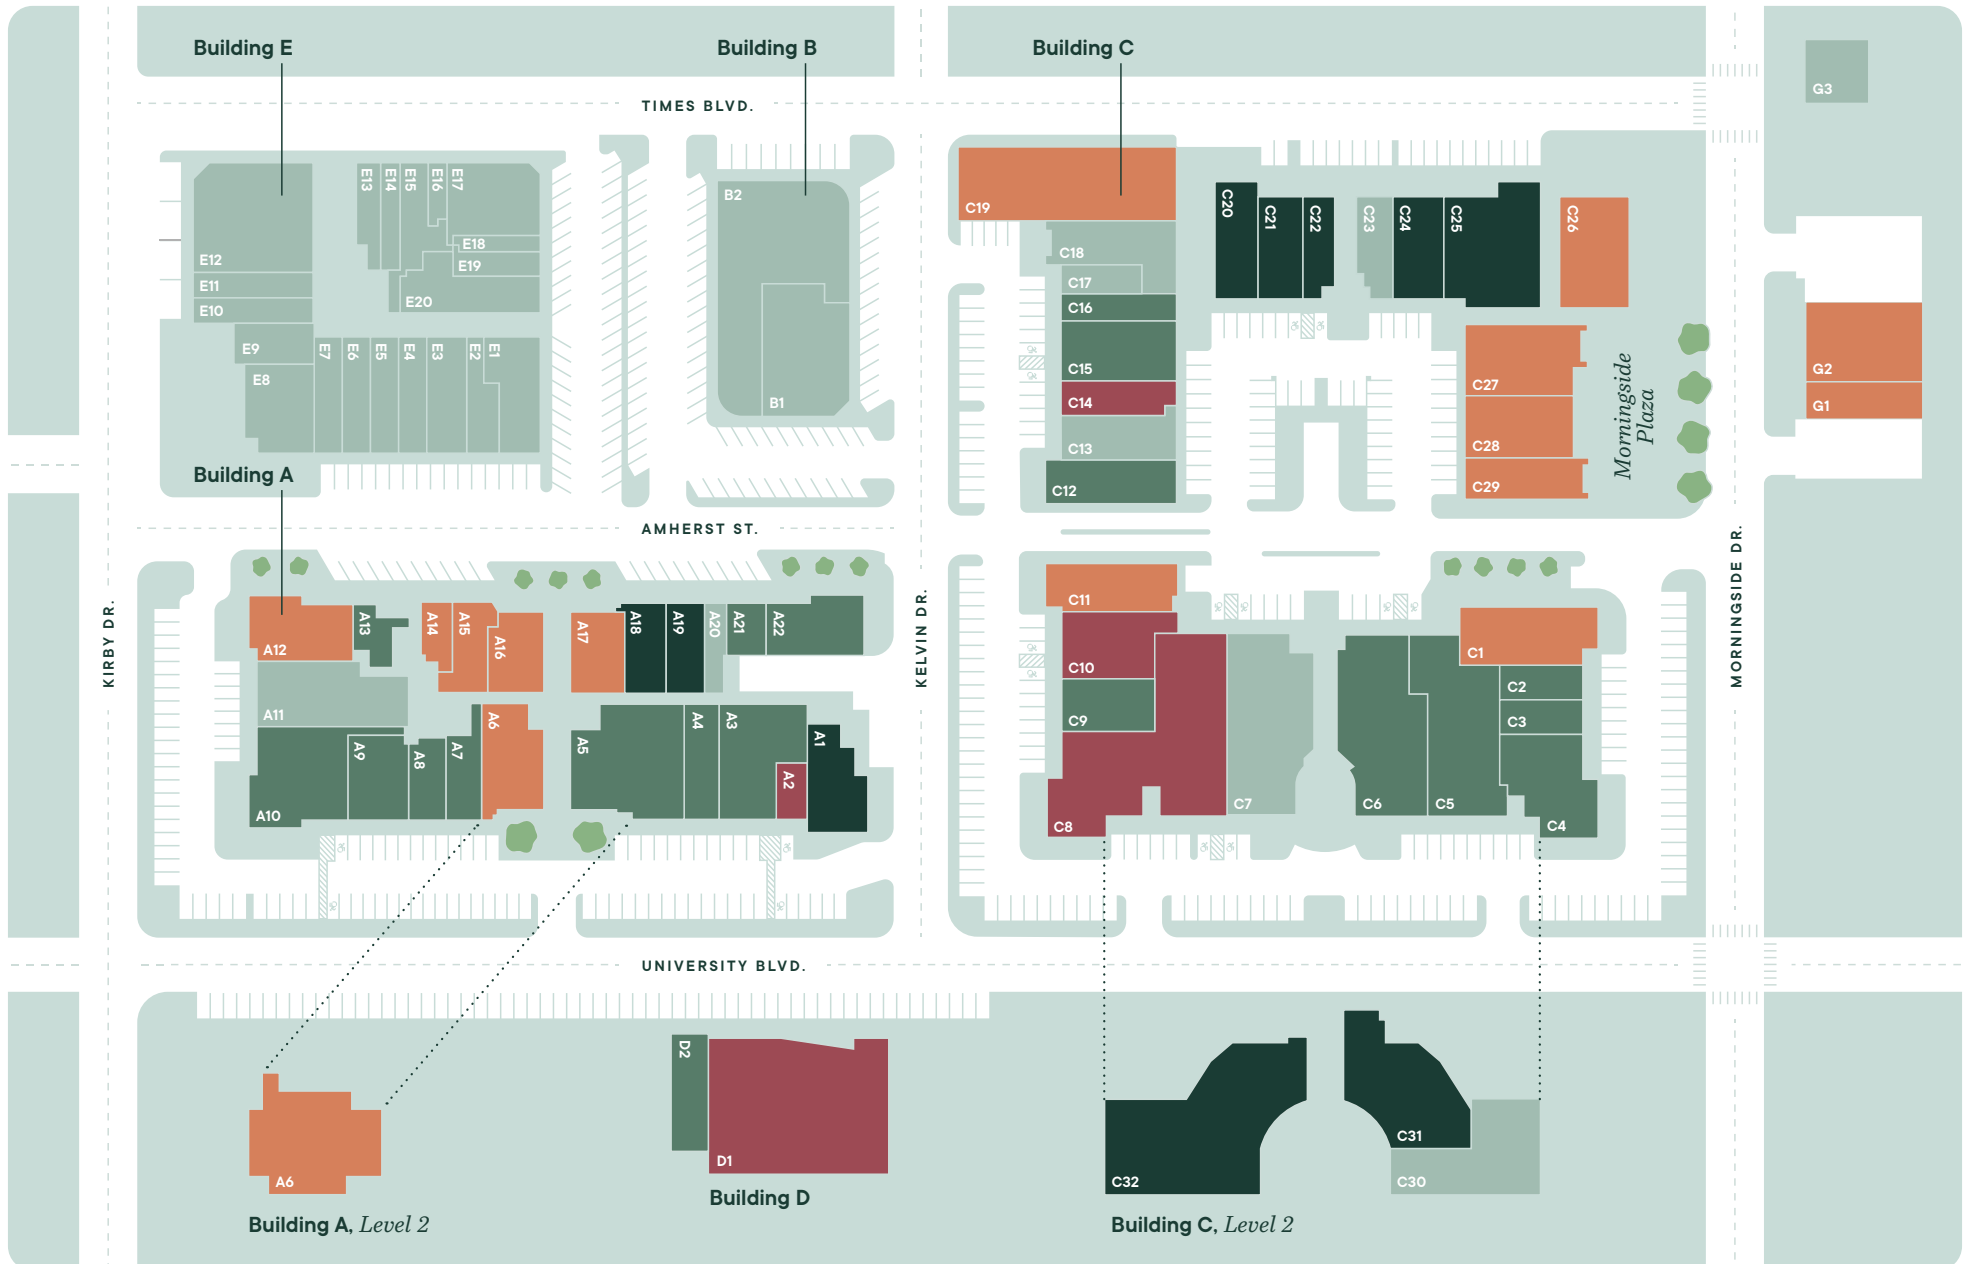

Property Map Directory