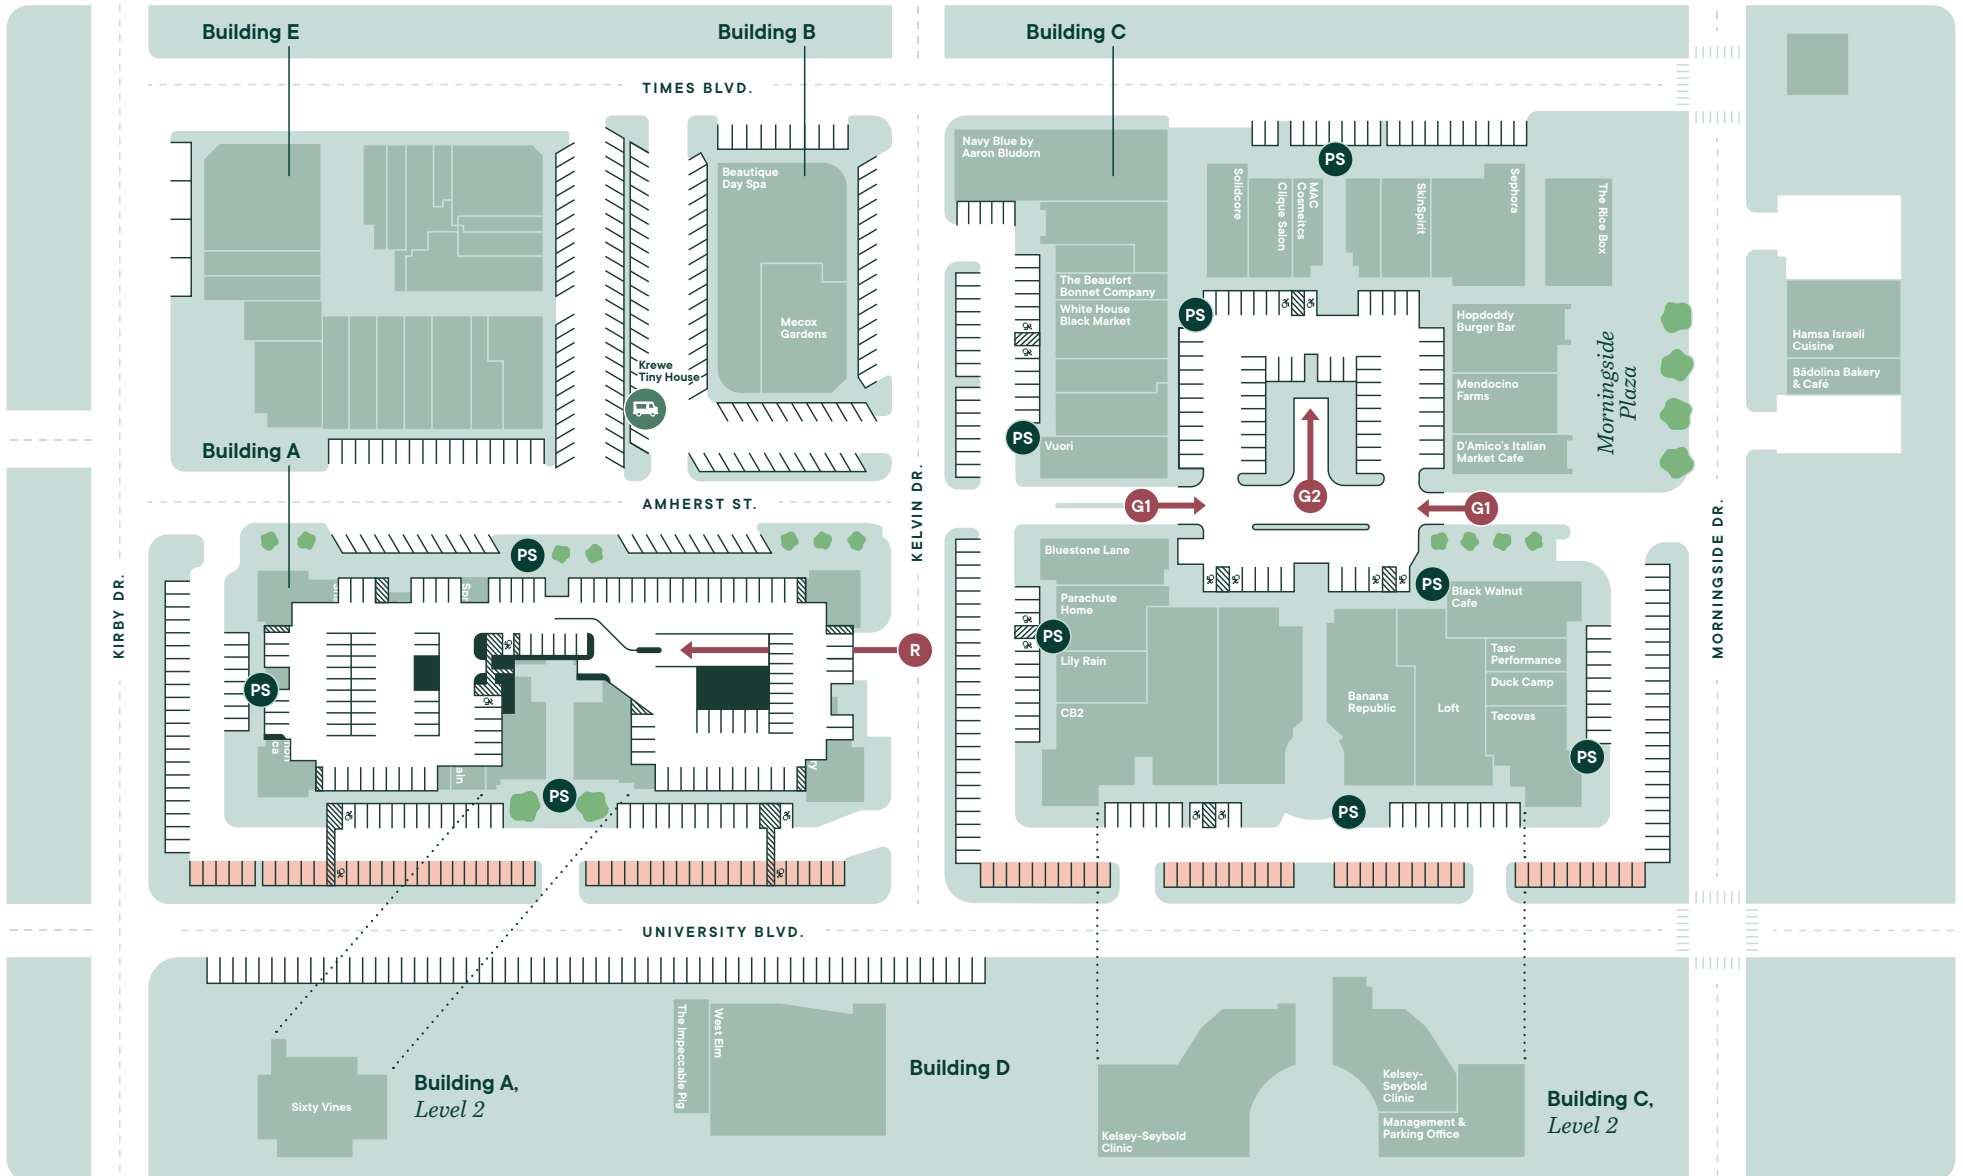

Parking Map

PARKING OFFICE: (832) 968-7686

Pay-on-foot stations are located on 1st floor of parking garage, rooftop parking deck, and throughout the Village.

SECURITY: (832) 748-0429

Need Assistance? Contact our Parking Office at (832) 968-7686.

GARAGE & ROOFTOP RATES (All Week)

0-2 hours: FREE 3-4 hours: \$4 5+ hours: \$10
 2-3 hours: \$2 4-5 hours: \$6

 Paid Parking  \$8 Parking After 8pm  Garage, Level 1  Garage, Level 2  Rooftop  Pay Station

GARAGE & ROOFTOP RATES (All Week)

0–2 hours: FREE **3–4 hours: \$4** **5+ hours: \$10**
2–3 hours: \$2 **4–5 hours: \$6**

 Paid Parking  \$8 Parking After 8pm  G1 Garage, Level 1  G2 Garage, Level 2  R Rooftop  PS Pay Station