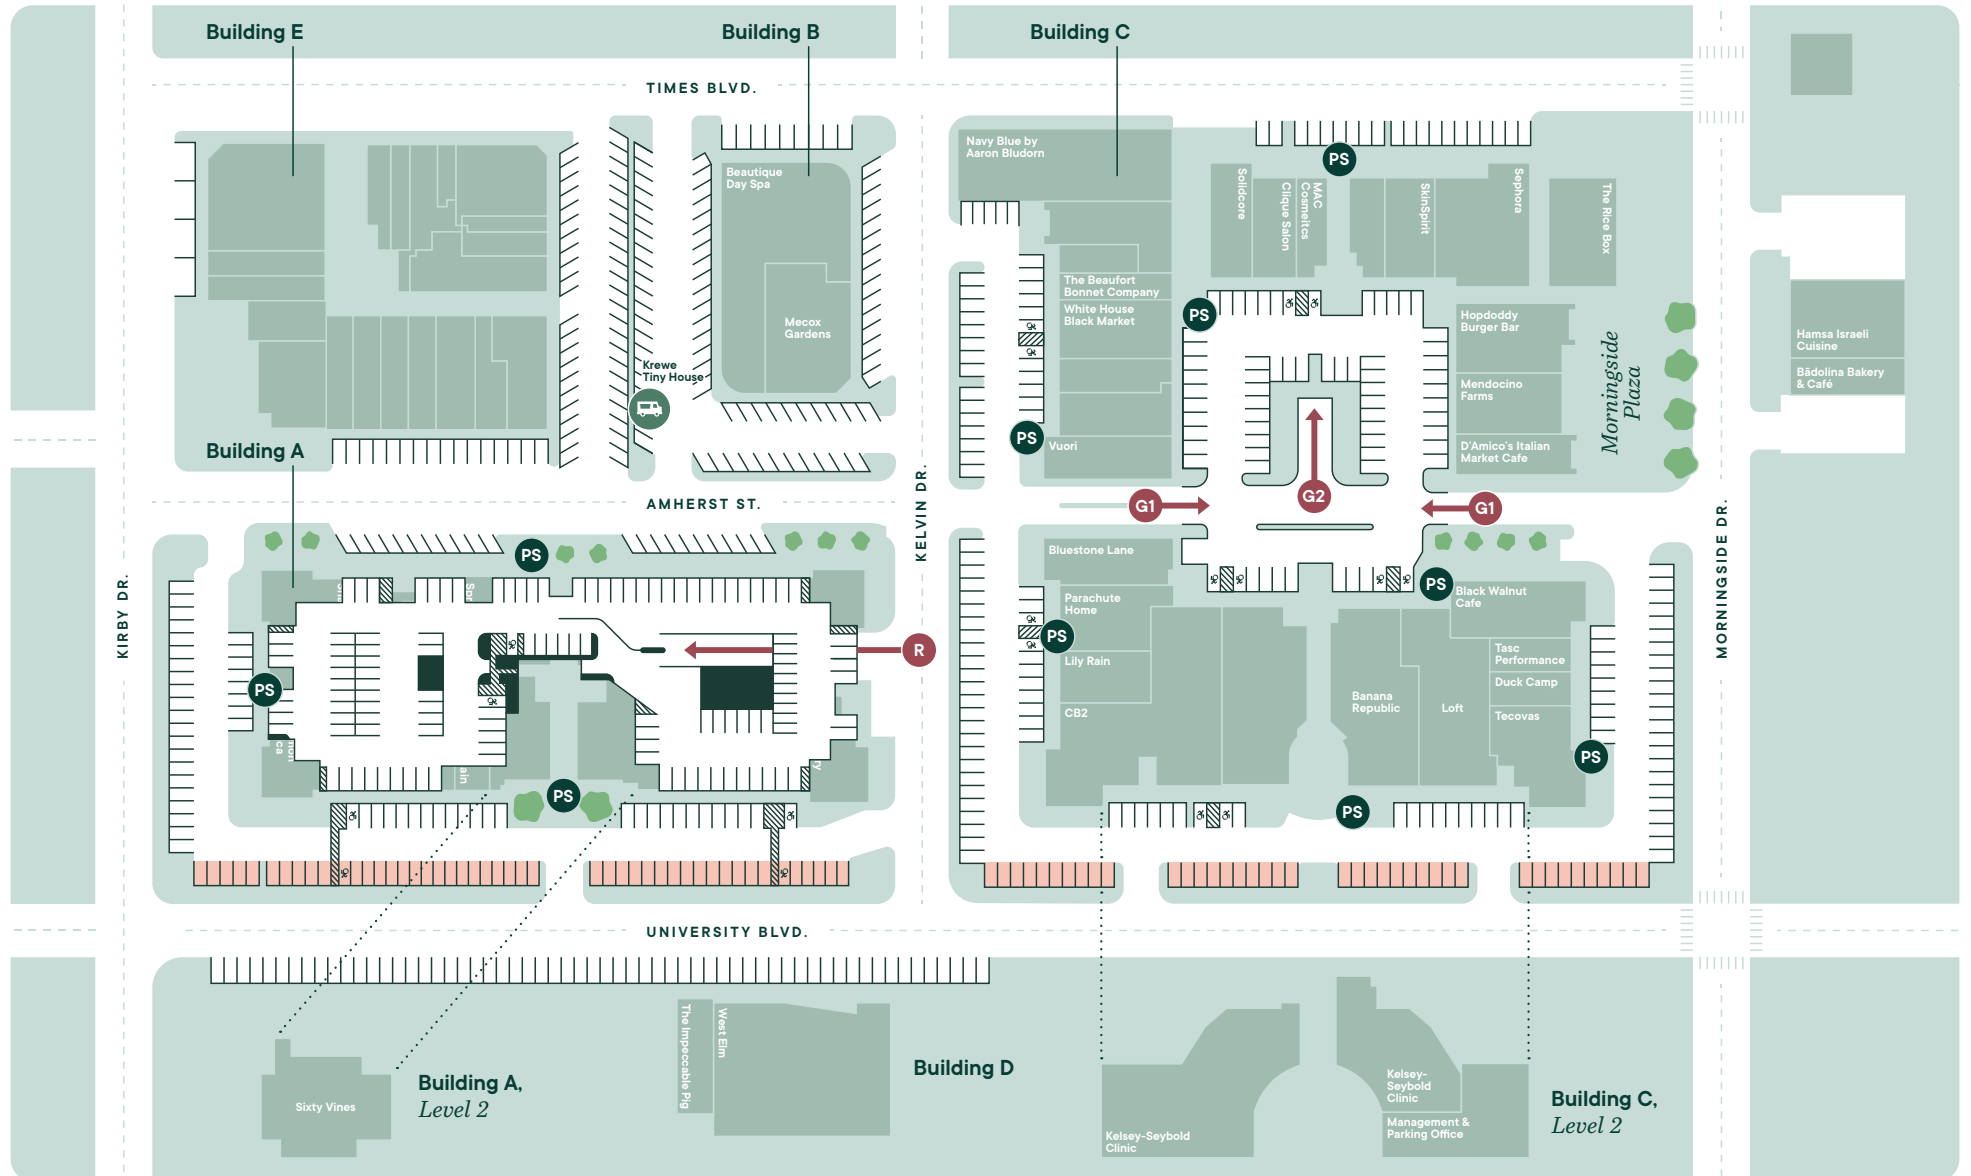

# Parking Map

PARKING OFFICE: (832) 968-7686

Pay-on-foot stations are located on 1st floor of parking garage, rooftop parking deck, and throughout the Village.

SECURITY: (832) 748-0429

Need Assistance? Contact our Parking Office at (832) 968-7686.

GARAGE & ROOFTOP RATES (All Week)

0-2 hours: FREE    3-4 hours: \$4    5+ hours: \$10  
 2-3 hours: \$2    4-5 hours: \$6

 Paid Parking     \$8 Parking After 8pm     Garage, Level 1     Garage, Level 2     Rooftop     Pay Station

# Parking Map

PARKING OFFICE: (832) 968-7686

SECURITY: (832) 748-0429

GARAGE & ROOFTOP RATES (All Week)

Pay-on-foot stations are located on 1st floor of parking garage, rooftop parking deck, and throughout the Village.

Need Assistance? Contact our Parking Office at (832) 968-7686.

0-2 hours: FREE    3-4 hours: \$4    5+ hours: \$10  
 2-3 hours: \$2    4-5 hours: \$6

 Paid Parking     \$8 Parking After 8pm     G1 Garage, Level 1     G2 Garage, Level 2     R Rooftop     PS Pay Station