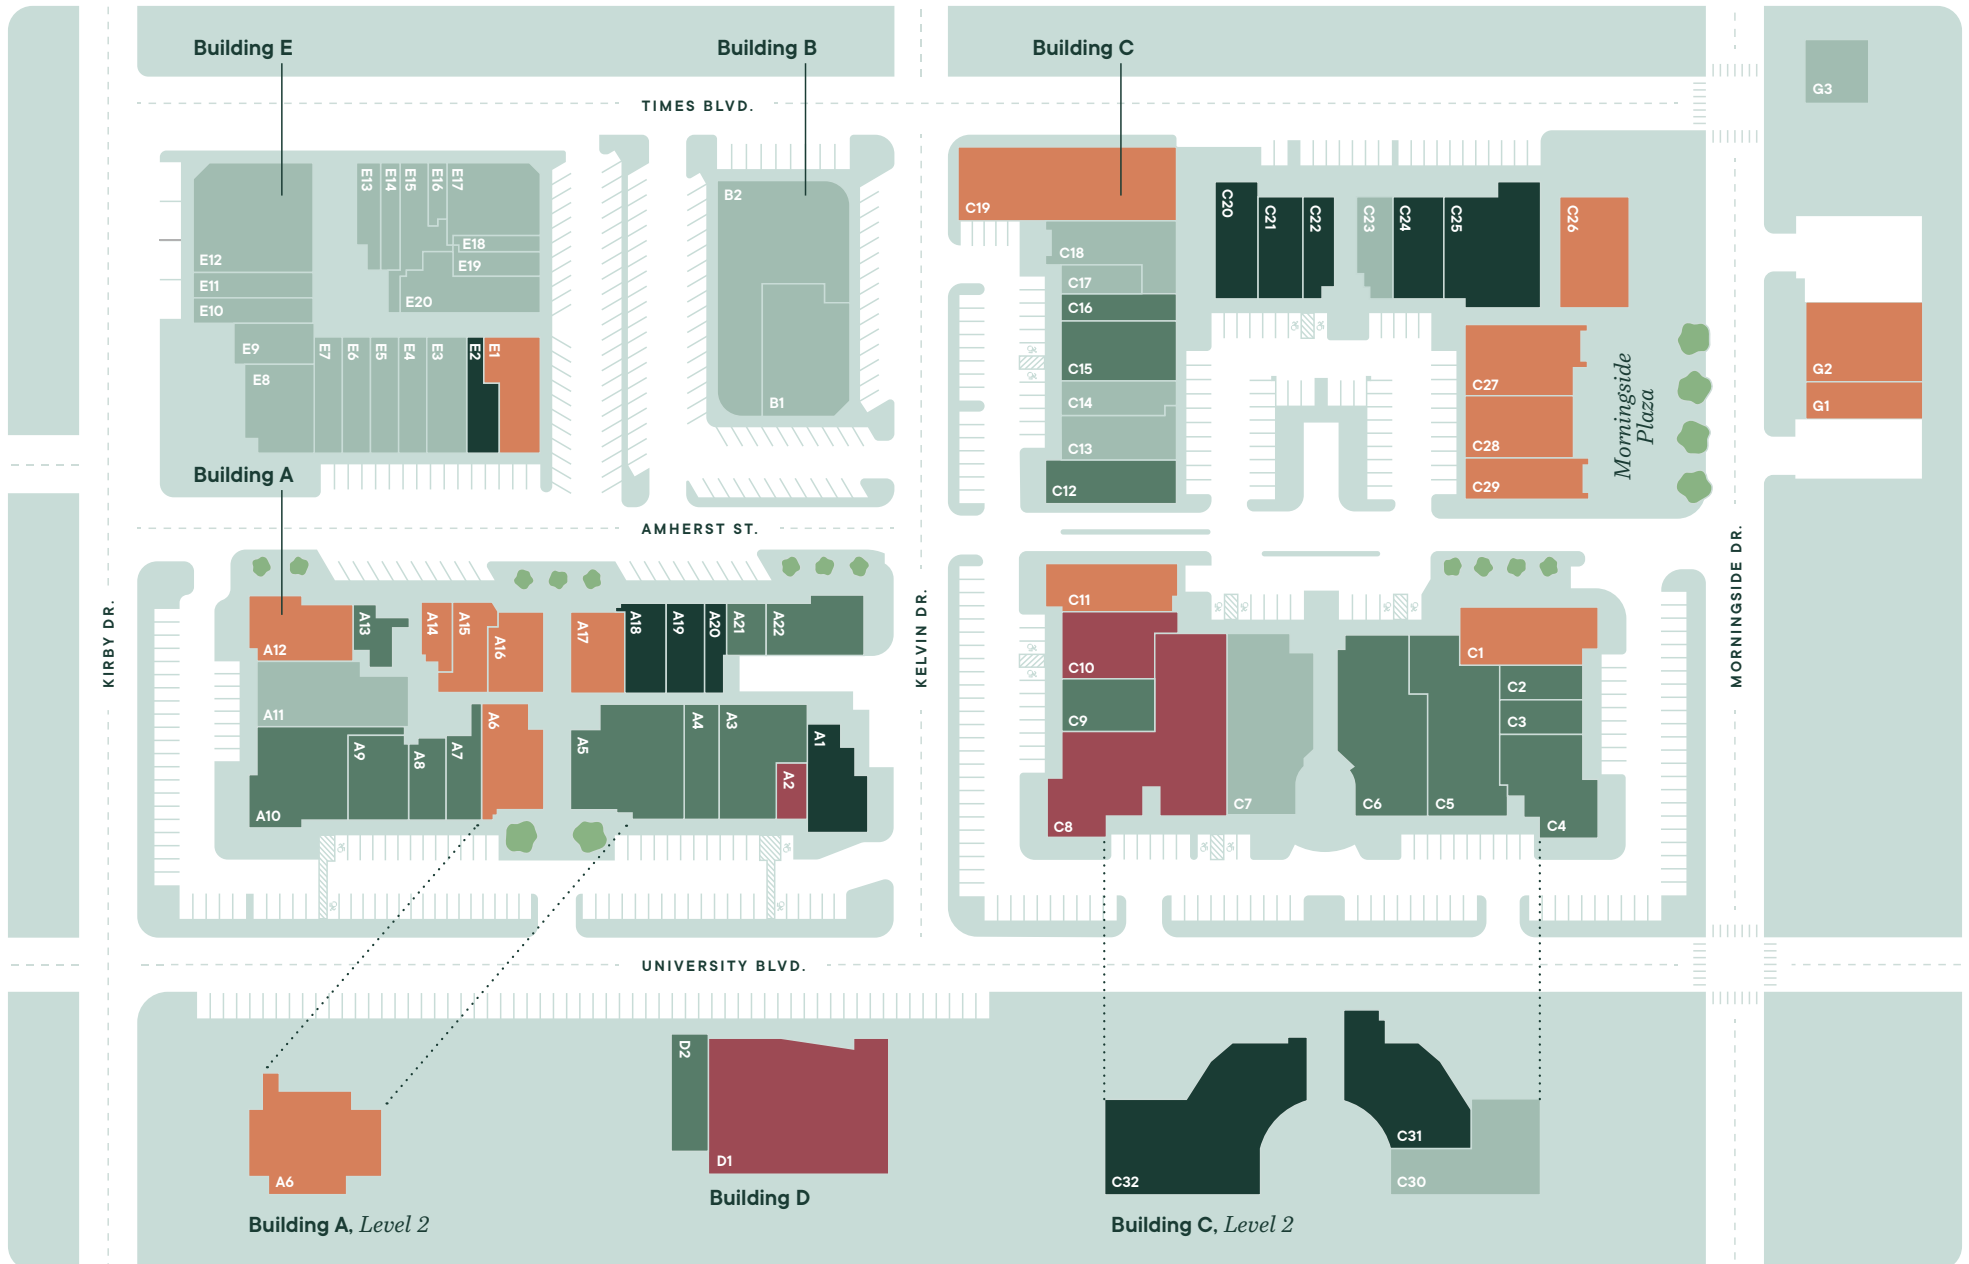

Property Map Directory