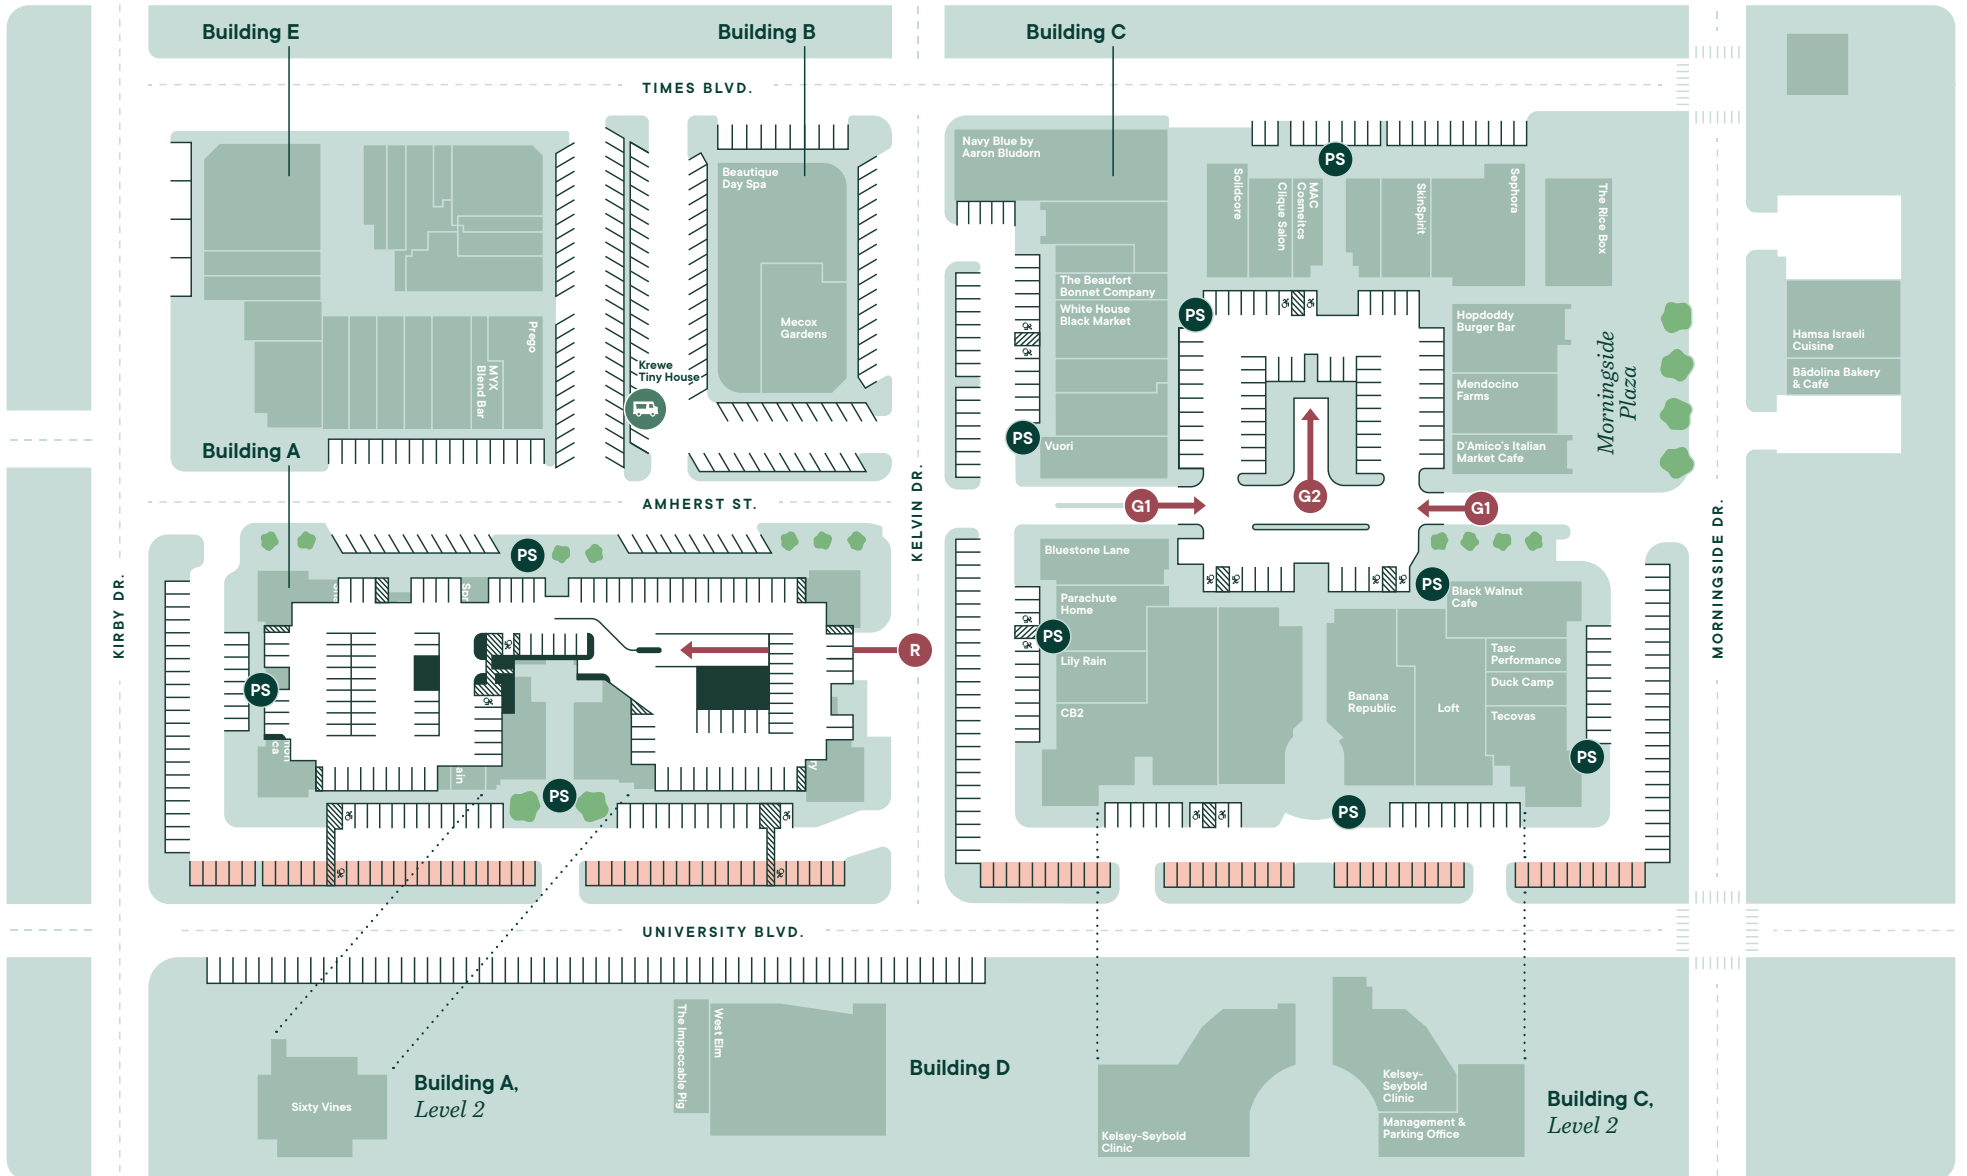

Parking Map

PARKING OFFICE: (832) 968-7686

Pay-on-foot stations are located on 1st floor of parking garage, rooftop parking deck, and throughout the Village.

SECURITY: (832) 748-0429

Need Assistance? Contact our Parking Office at (832) 968-7686.

GARAGE & ROOFTOP RATES *(All Week)*

0–2 hours: FREE **3–4 hours: \$4** **5+ hours: \$10**
2–3 hours: \$2 **4–5 hours: \$6**

 Paid Parking  \$8 Parking After 8pm  Garage, Level 1  Garage, Level 2  Rooftop  Pay Station

GARAGE & ROOFTOP RATES (All Week)

0-2 hours: FREE 3-4 hours: \$4 5+ hours: \$10
 2-3 hours: \$2 4-5 hours: \$6

 Paid Parking  \$8 Parking After 8pm  G1 Garage, Level 1  G2 Garage, Level 2  R Rooftop  PS Pay Station