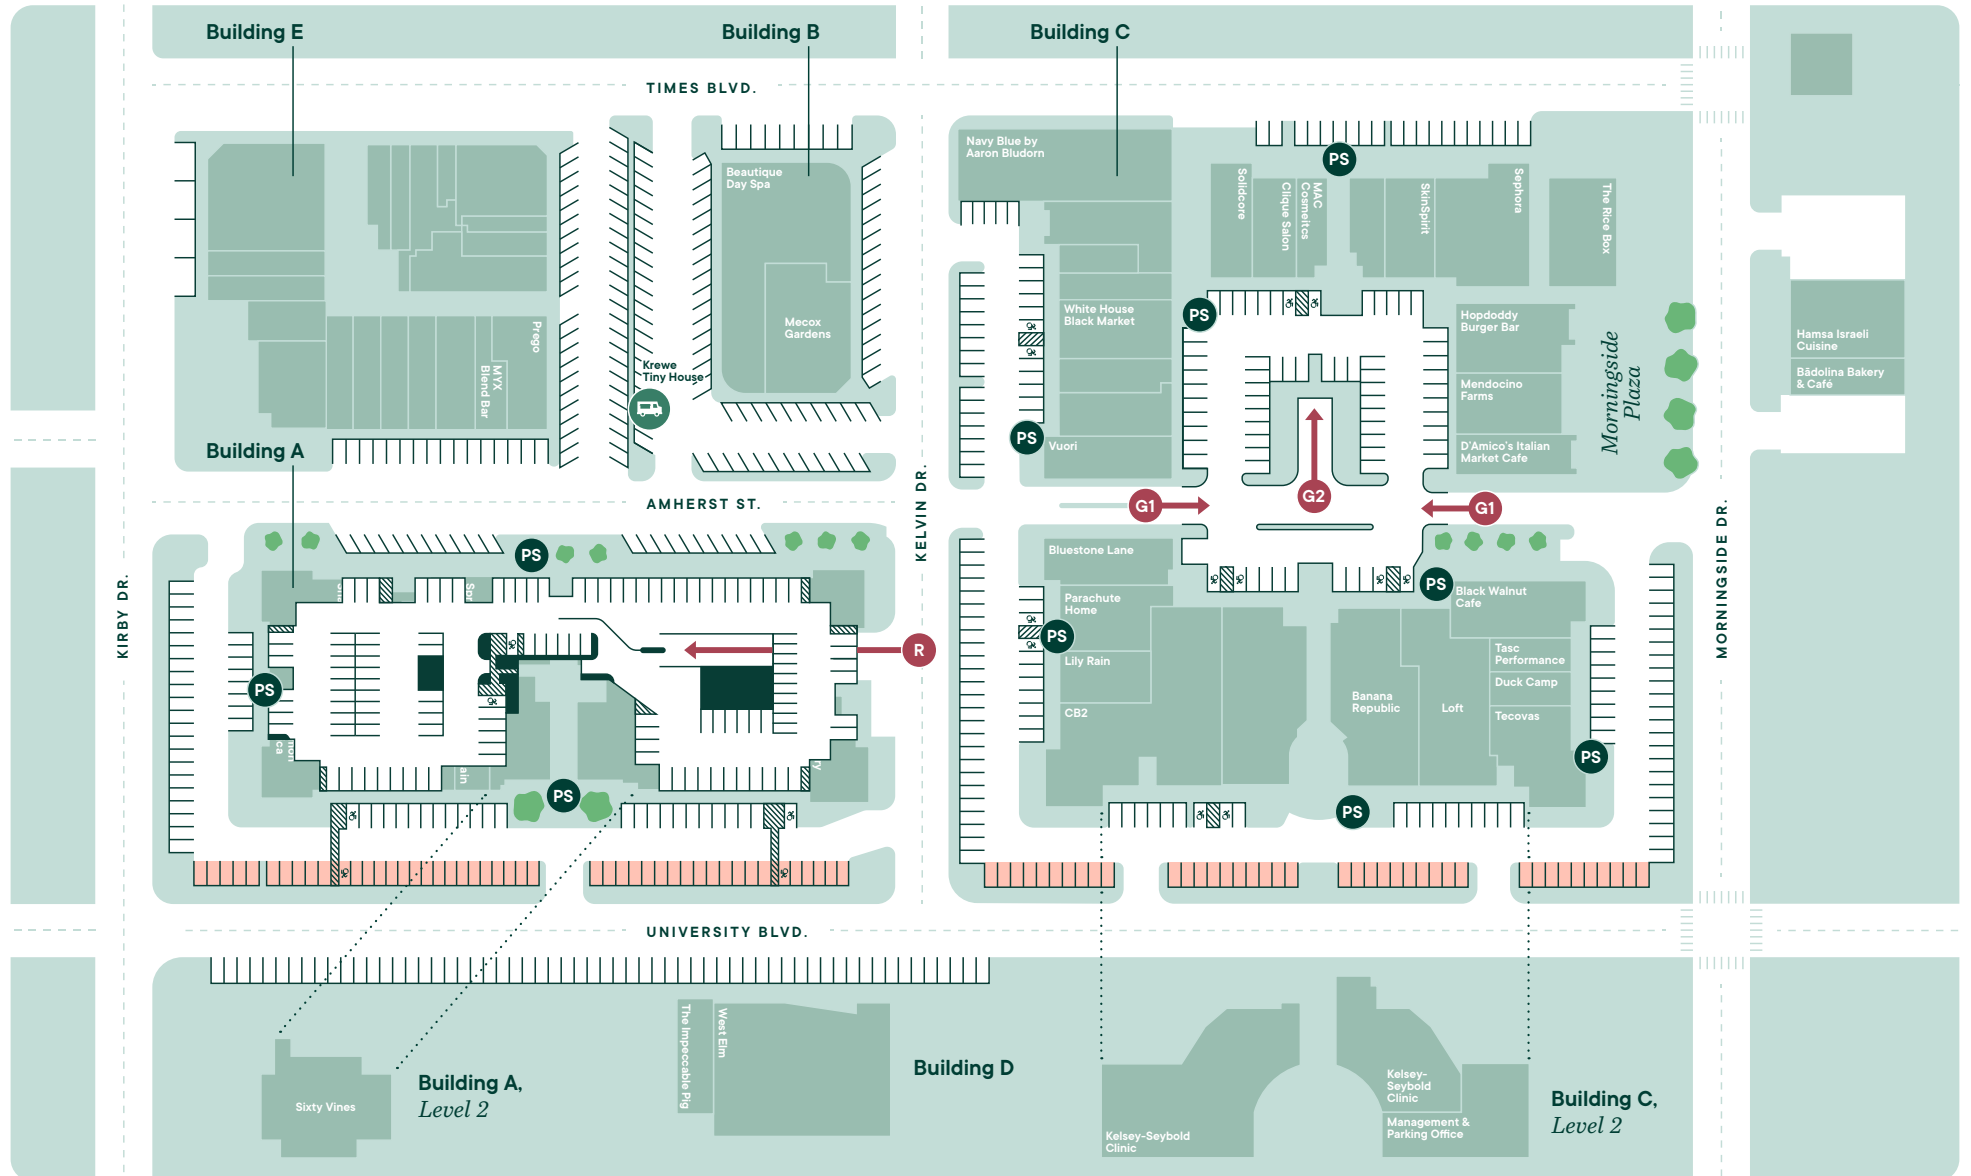

Parking Map

PARKING OFFICE: (832) 968-7686

Pay-on-foot stations are located on 1st floor of parking garage, rooftop parking deck, and throughout the Village.

SECURITY: (832) 748-0429

Need Assistance? Contact our Parking Office at (832) 968-7686.

GARAGE & ROOFTOP RATES *(All Week)*

0–2 hours: FREE **3–4 hours: \$4** **5+ hours: \$10**
2–3 hours: \$2 **4–5 hours: \$6**

 Paid Parking  \$8 Parking After 8pm  Garage, Level 1  Garage, Level 2  Rooftop  Pay Station

GARAGE & ROOFTOP RATES (All Week)

0–2 hours: FREE 3–4 hours: \$4 5+ hours: \$10
2–3 hours: \$2 4–5 hours: \$6

 Paid Parking  \$8 Parking After 8pm  G1 Garage, Level 1  G2 Garage, Level 2  R Rooftop  PS Pay Station