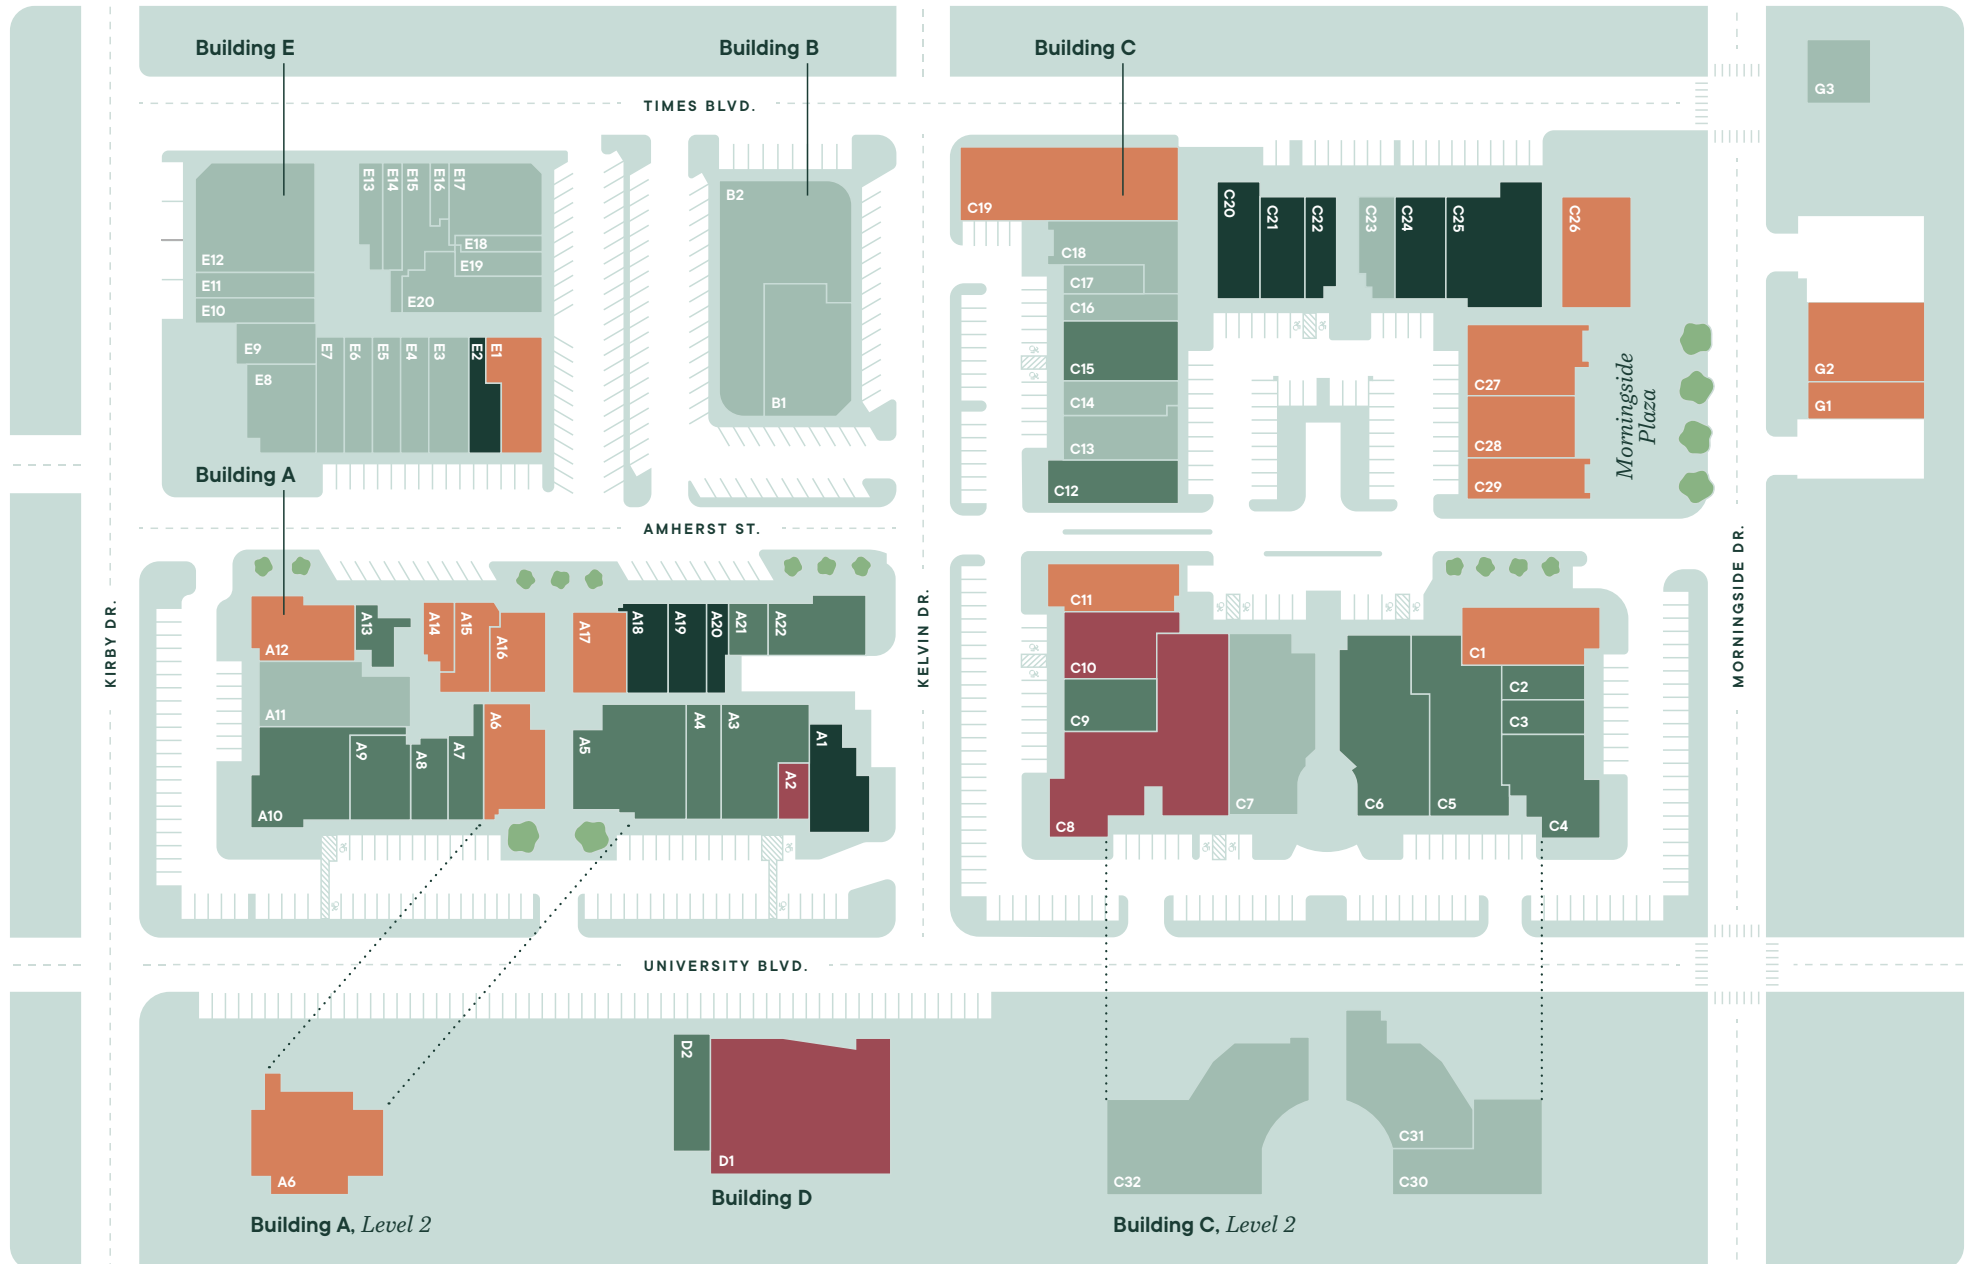

Property Map Directory