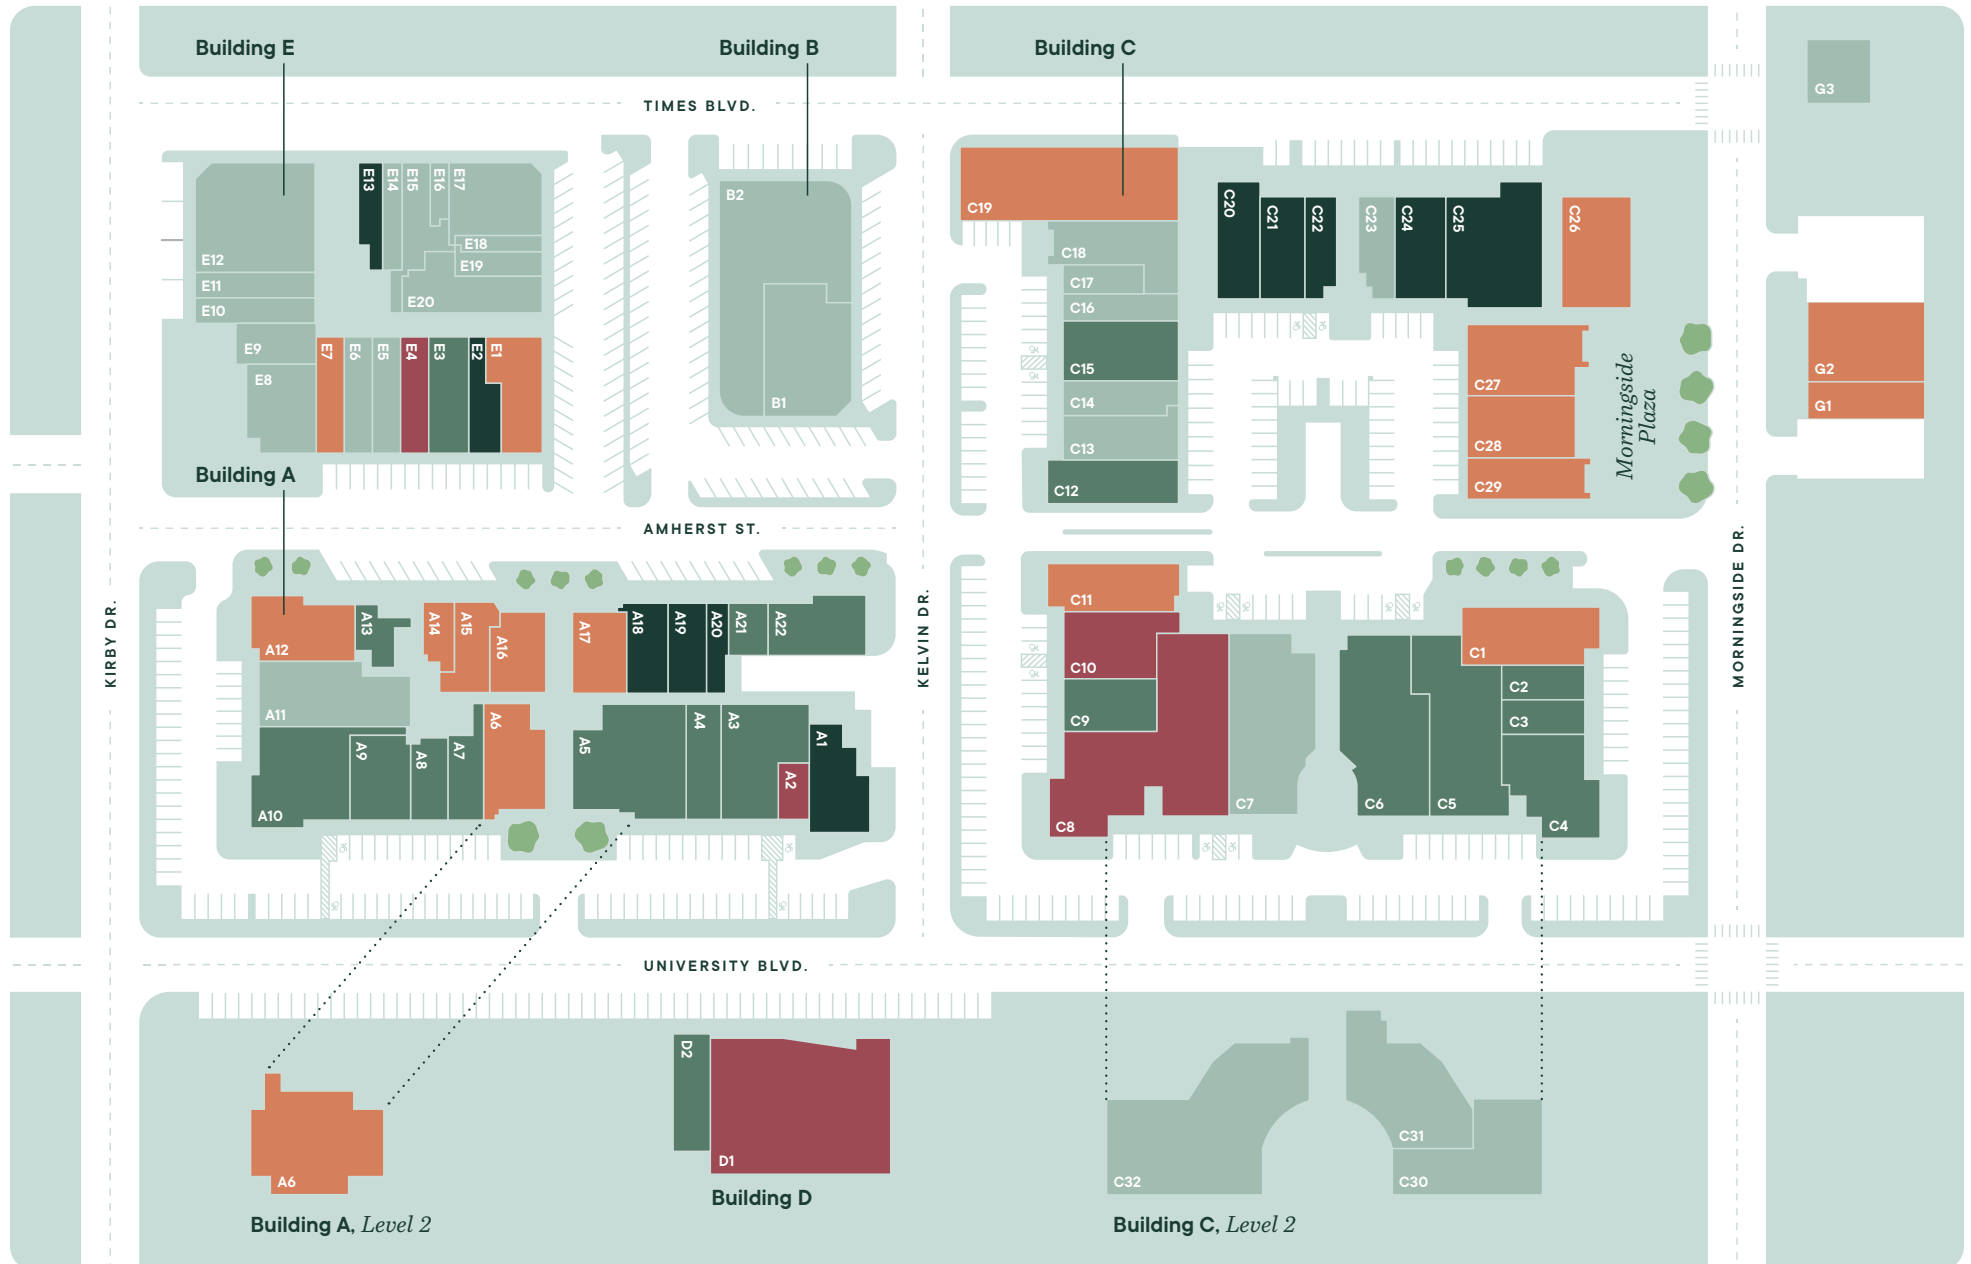

Property Map Directory