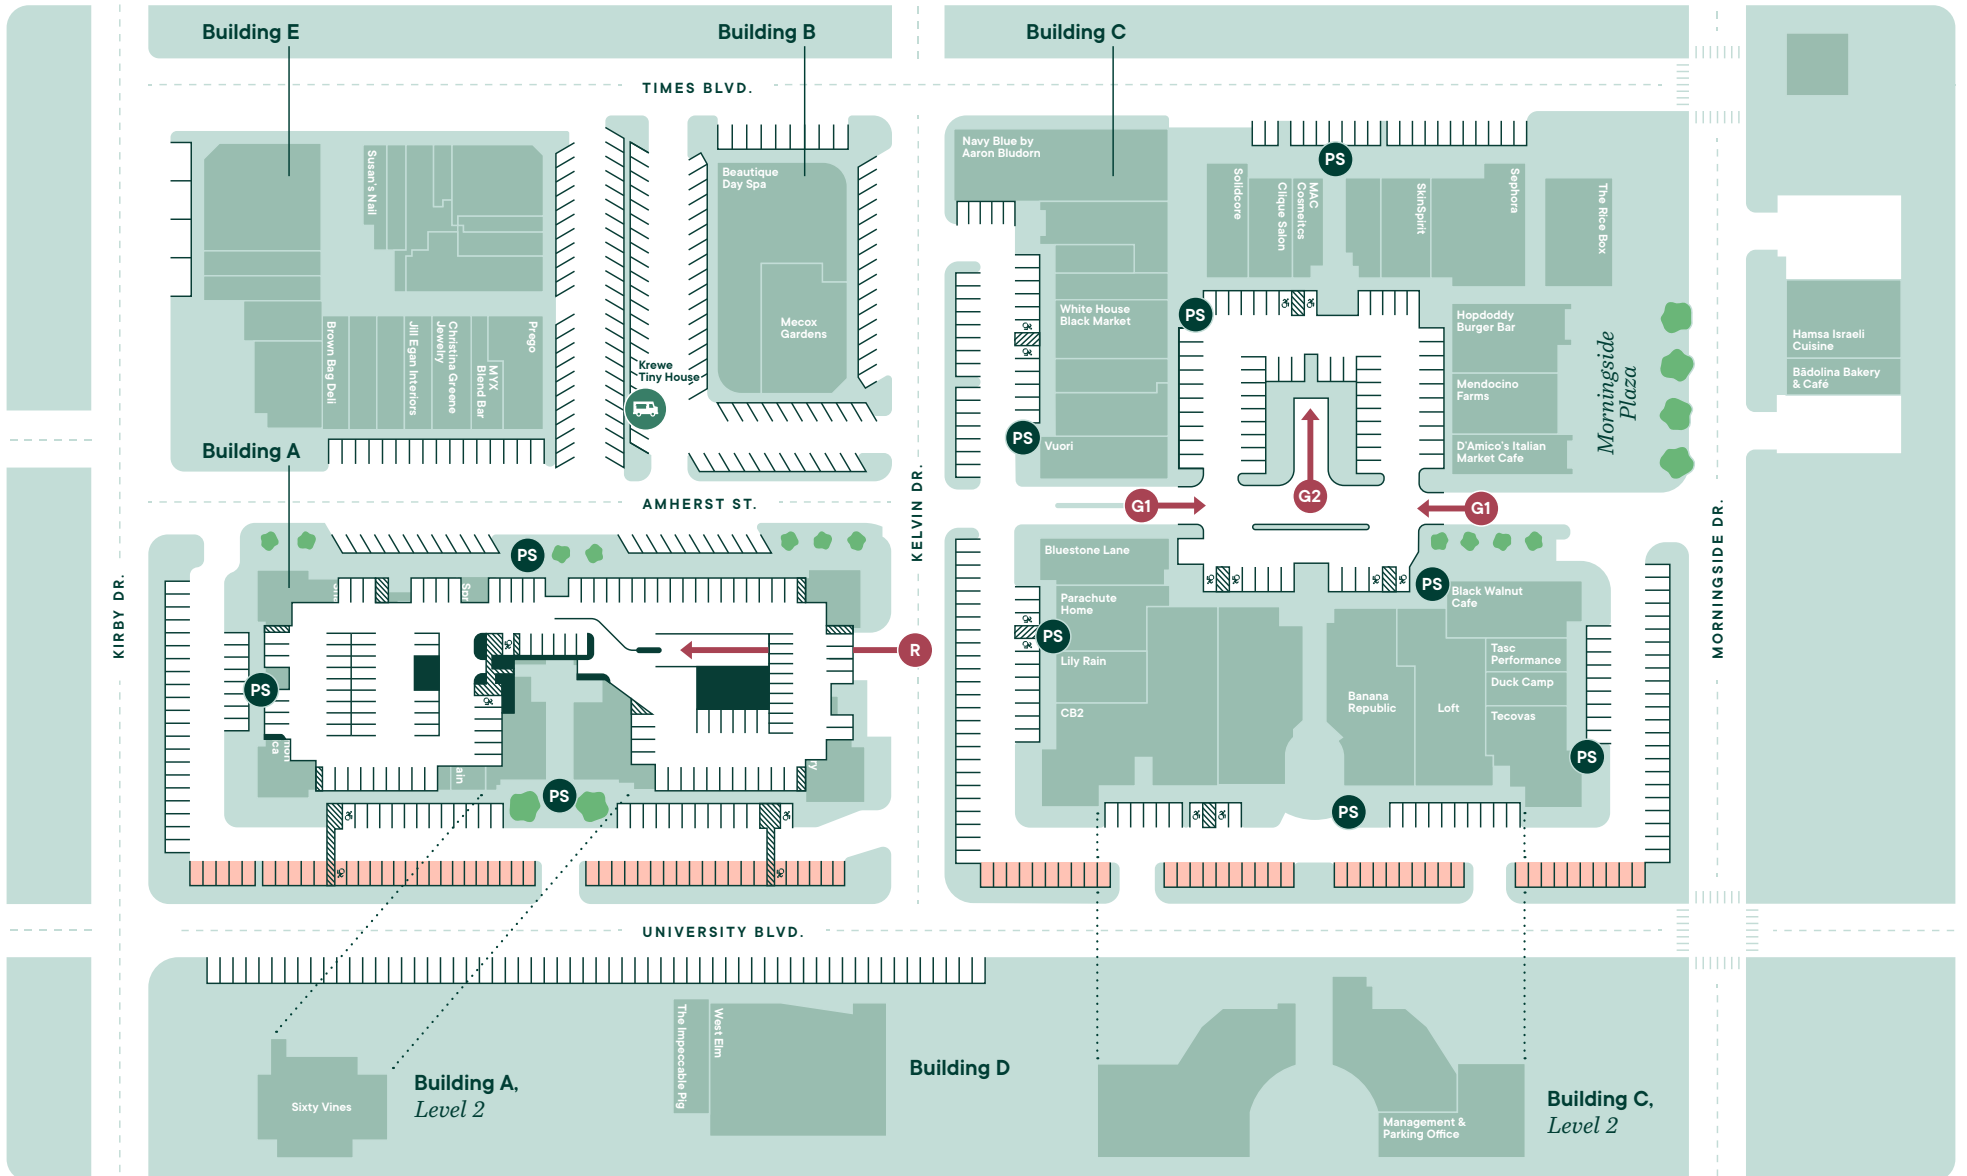

Parking Map

PARKING OFFICE: (832) 968-7686

Pay-on-foot stations are located on 1st floor of parking garage, rooftop parking deck, and throughout the Village.

SECURITY: (832) 748-0429

Need Assistance? Contact our Parking Office at (832) 968-7686.

GARAGE & ROOFTOP RATES *(All Week)*

0–2 hours: FREE **3–4 hours: \$4** **5+ hours: \$10**
2–3 hours: \$2 **4–5 hours: \$6**

 Paid Parking
 \$8 Parking After 8pm
 G1 Garage, Level 1
 G2 Garage, Level 2
 R Rooftop
 PS Pay Station