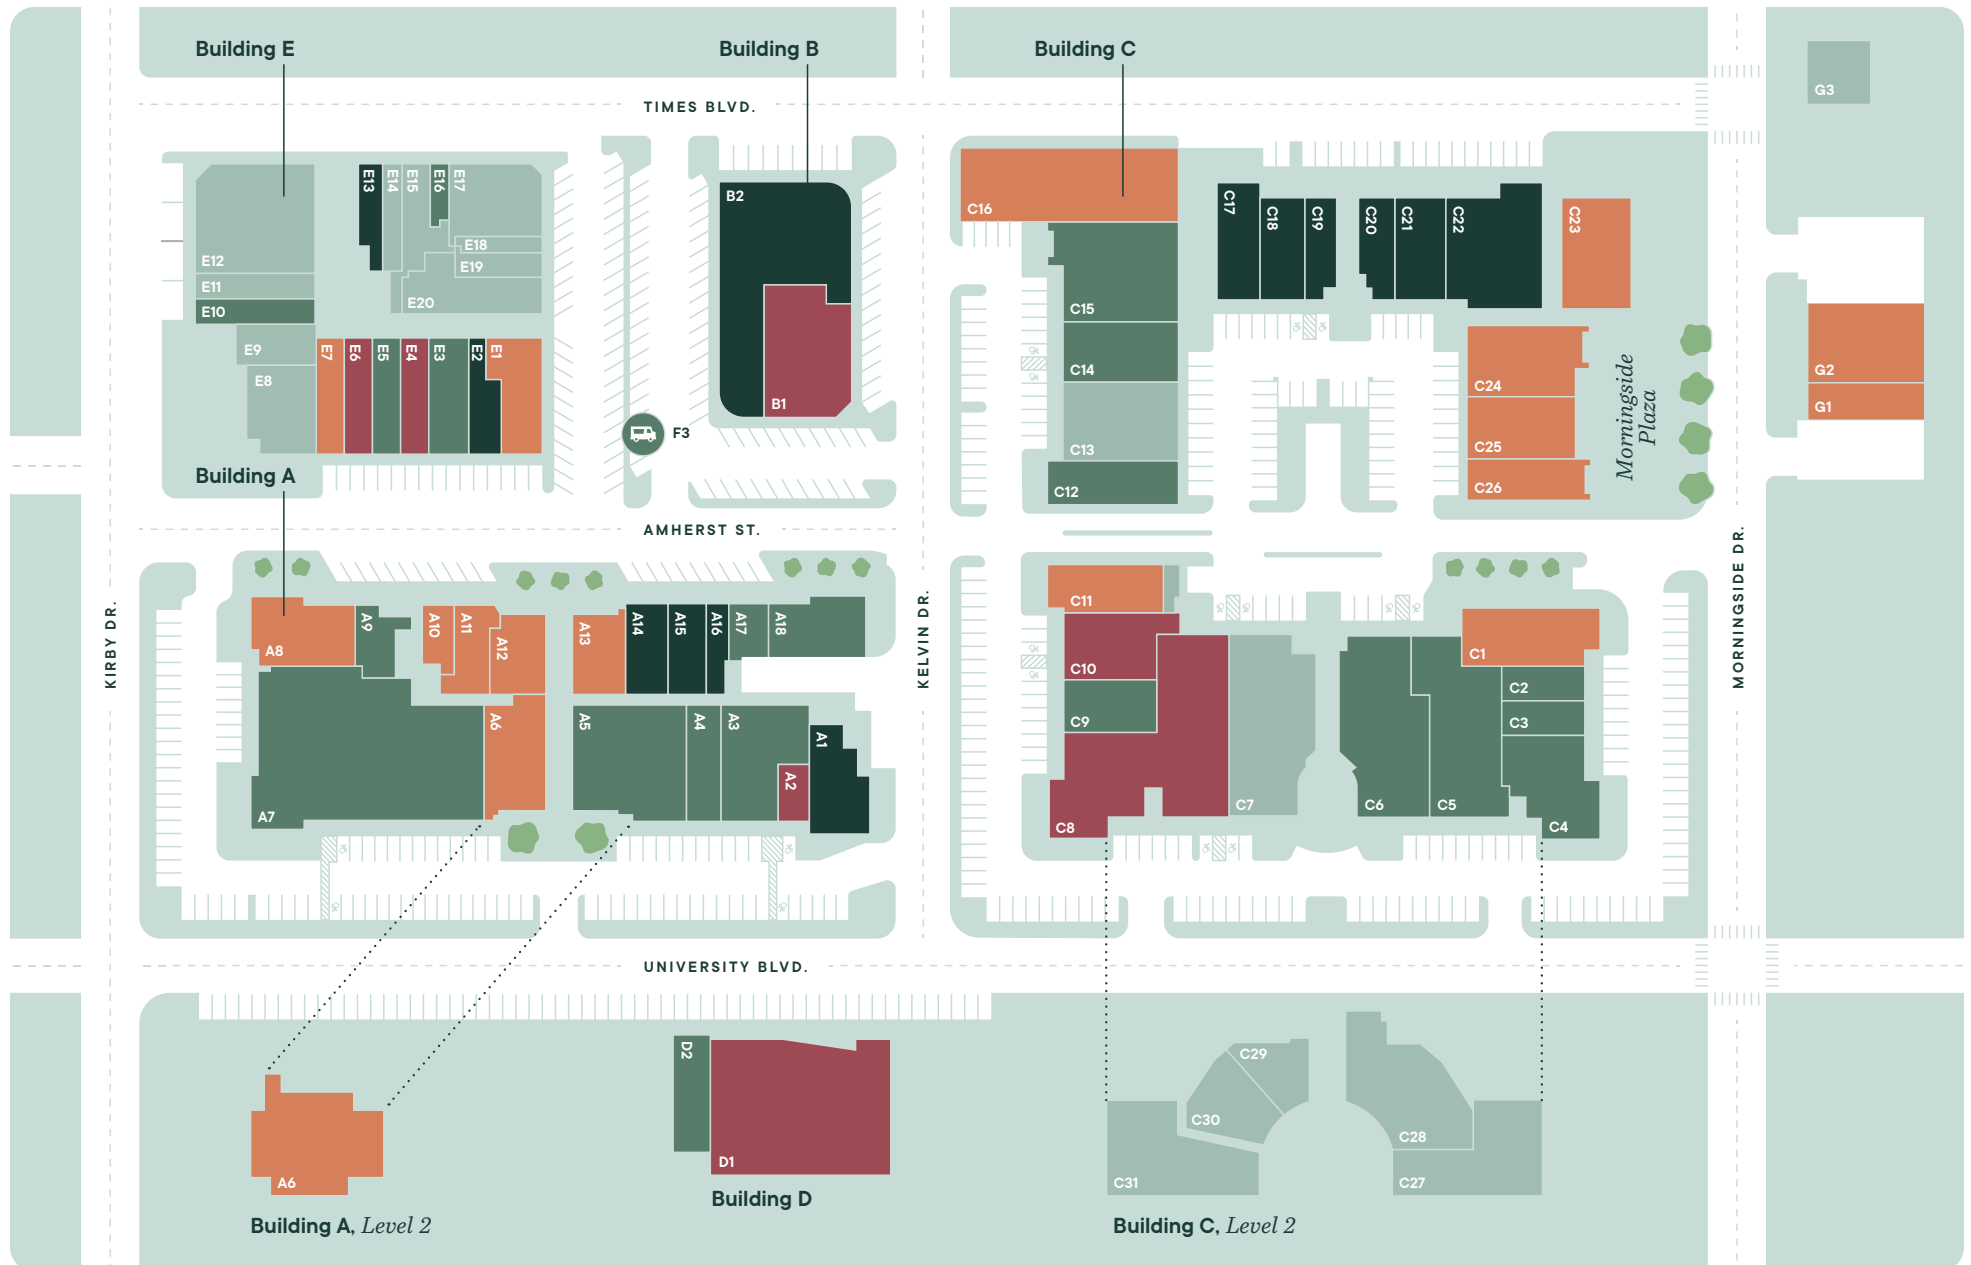

Property Map Directory

BEAUTY & HEALTH

Beautique Day Spa, *B2*
Bluemercury, *A1*
Clique Salon, *C18*
Drybar, *A14*
Face Haus, *A16*
GlossLab, *C20 (Coming Soon)*
MAC Cosmetics, *C19*
Madison Reed, *A15*
MYX Blend Bar, *E2*
Sephora, *C22*
SkinSpirit, *C21*
Solidcore, *C17 (Coming Soon)*
Susan's Nail & Facial, *E13*

FASHION

Allbirds, *A18*
Altar'd State, *A5*
Athleta, *A3*
Banana Republic, *C6*
Christina Greene Jewelry, *E3*
Dao Chloe Dao, *E10*
Duck Camp, *C3*
Gap, *A7*
Krewe Tiny House, *F3*
Lily Rain, *C9*
LOFT, *C5*
Studs, *A9*
Sunglass Hut, *A17*
Talbots, *C15*
tasc Performance, *C2*
Tecovas, *C4*
The Impeccable Pig, *D2*
Trend's Tailor, *E16*
Vuori, *C12*
Warby Parker, *A4*
White House Black Market, *C14*

DINING

Bādolina Bakery & Café, *G1*
Black Walnut Cafe, *C1*
Bluestone Lane, *C11 (Coming Soon)*
Brown Bag Deli, *E7*
D'Amico's, *C26*
Hopdoddy Burger Bar, *C24*
Hamsa Israeli Cuisine, *G2*
Mendocino Farms, *C25*
Navy Blue, *C16*
Prego, *E1*
Shake Shack, *A8*
Sixty Vines, *A6*
Sprinkles, *A11*
Starbucks, *A13*
Sweetgreen, *A12*
The Rice Box, *C23*
Van Leeuwen, *A10*

HOME & DESIGN

CB2, *C8*
Cru Home, *E6*
Jill Egan Interiors, *E4*
Lovesac, *A2*
Mecox Gardens, *B1*
Parachute Home, *C10*
West Elm, *D1*