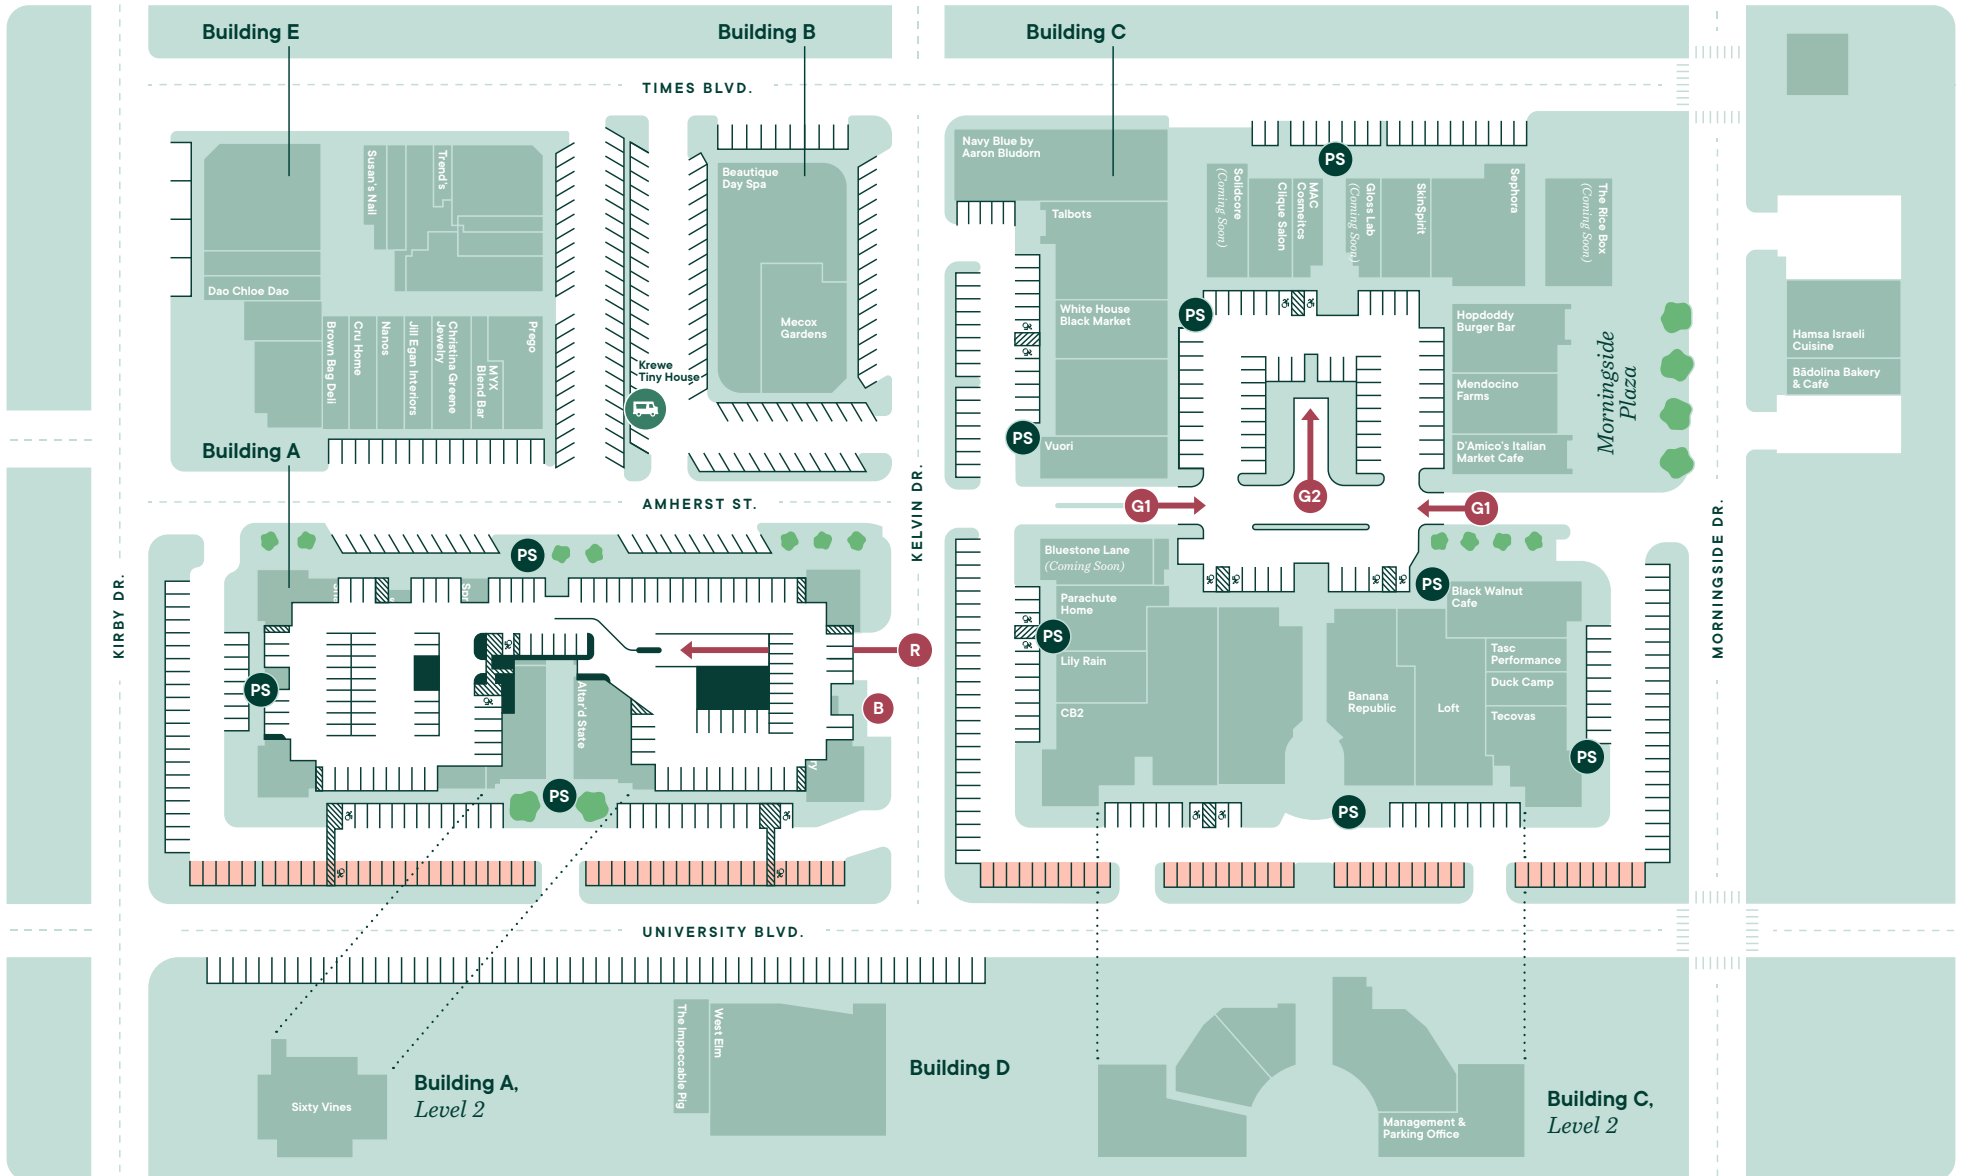

Parking Map

PARKING OFFICE: (832) 968-7686

Pay-on-foot stations are located on 1st floor of parking garage, rooftop parking deck, and throughout the Village.

SECURITY: (832) 748-0429

Need Assistance? Contact our Parking Office at (832) 968-7686.

GARAGE & ROOFTOP RATES *(All Week)*

0–2 hours: FREE **3–4 hours: \$4** **5+ hours: \$10**
2–3 hours: \$2 **4–5 hours: \$6**

 Paid Parking
 \$8 Parking After 8pm
 G1 Garage, Level 1
 G2 Garage, Level 2
 R Rooftop
 B Houston BCycle
 PS Pay Station