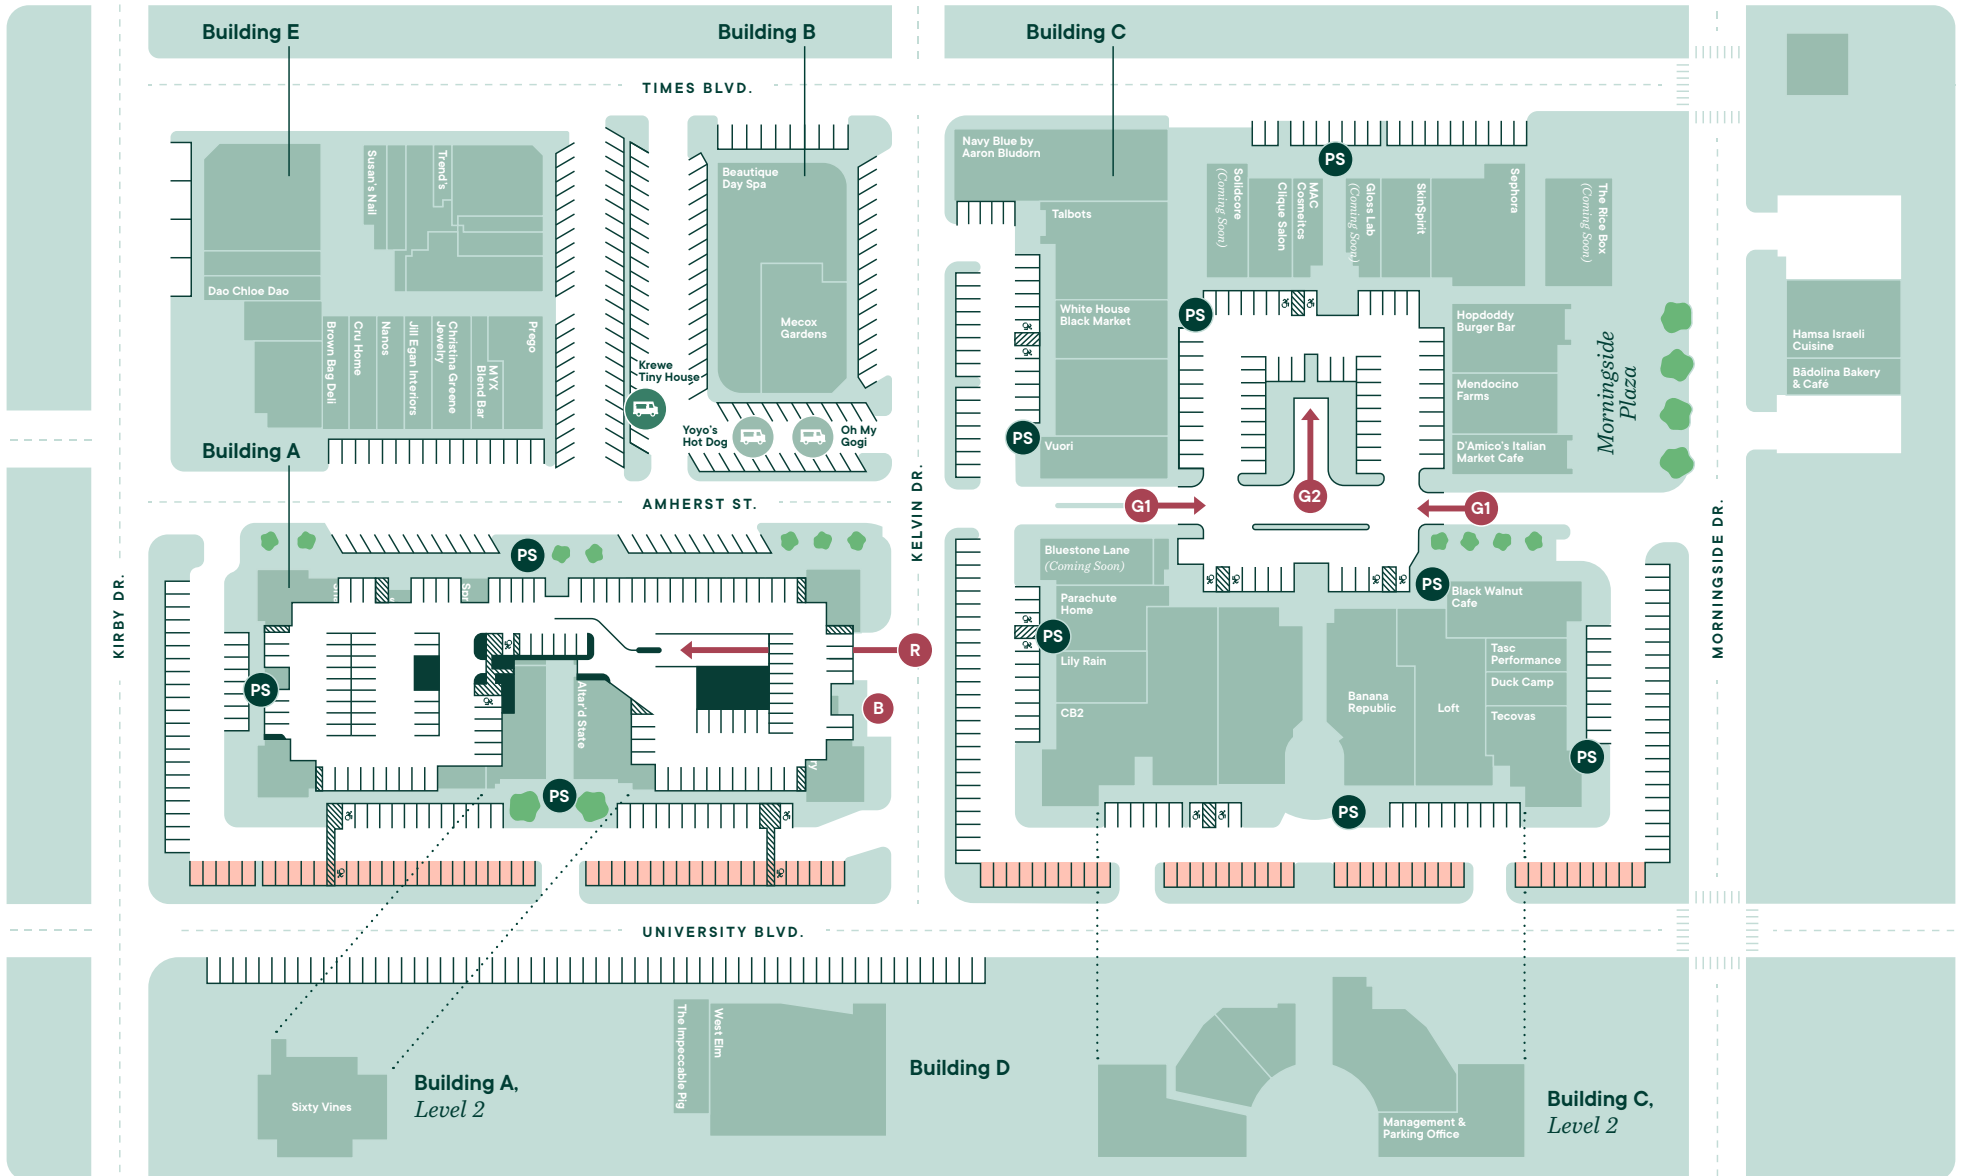

Parking Map

PARKING OFFICE: (832) 968-7686

Pay-on-foot stations are located on 1st floor of parking garage, rooftop parking deck, and throughout the Village.

SECURITY: (832) 748-0429

Need Assistance? Contact our Parking Office at (832) 968-7686.

GARAGE & ROOFTOP RATES *(All Week)*

0–2 hours: FREE **3–4 hours: \$4** **5+ hours: \$10**
2–3 hours: \$2 **4–5 hours: \$6**

 Paid Parking
 \$8 Parking After 8pm
 G1 Garage, Level 1
 G2 Garage, Level 2
 R Rooftop
 B Houston BCycle
 PS Pay Station

GARAGE & ROOFTOP RATES *(All Week)*

0–2 hours: FREE **3–4 hours: \$4** **5+ hours: \$10**
2–3 hours: \$2 **4–5 hours: \$6**

 Paid Parking  \$8 Parking After 8pm  Garage, Level 1  Garage, Level 2  Rooftop  Houston BCycle  Pay Station