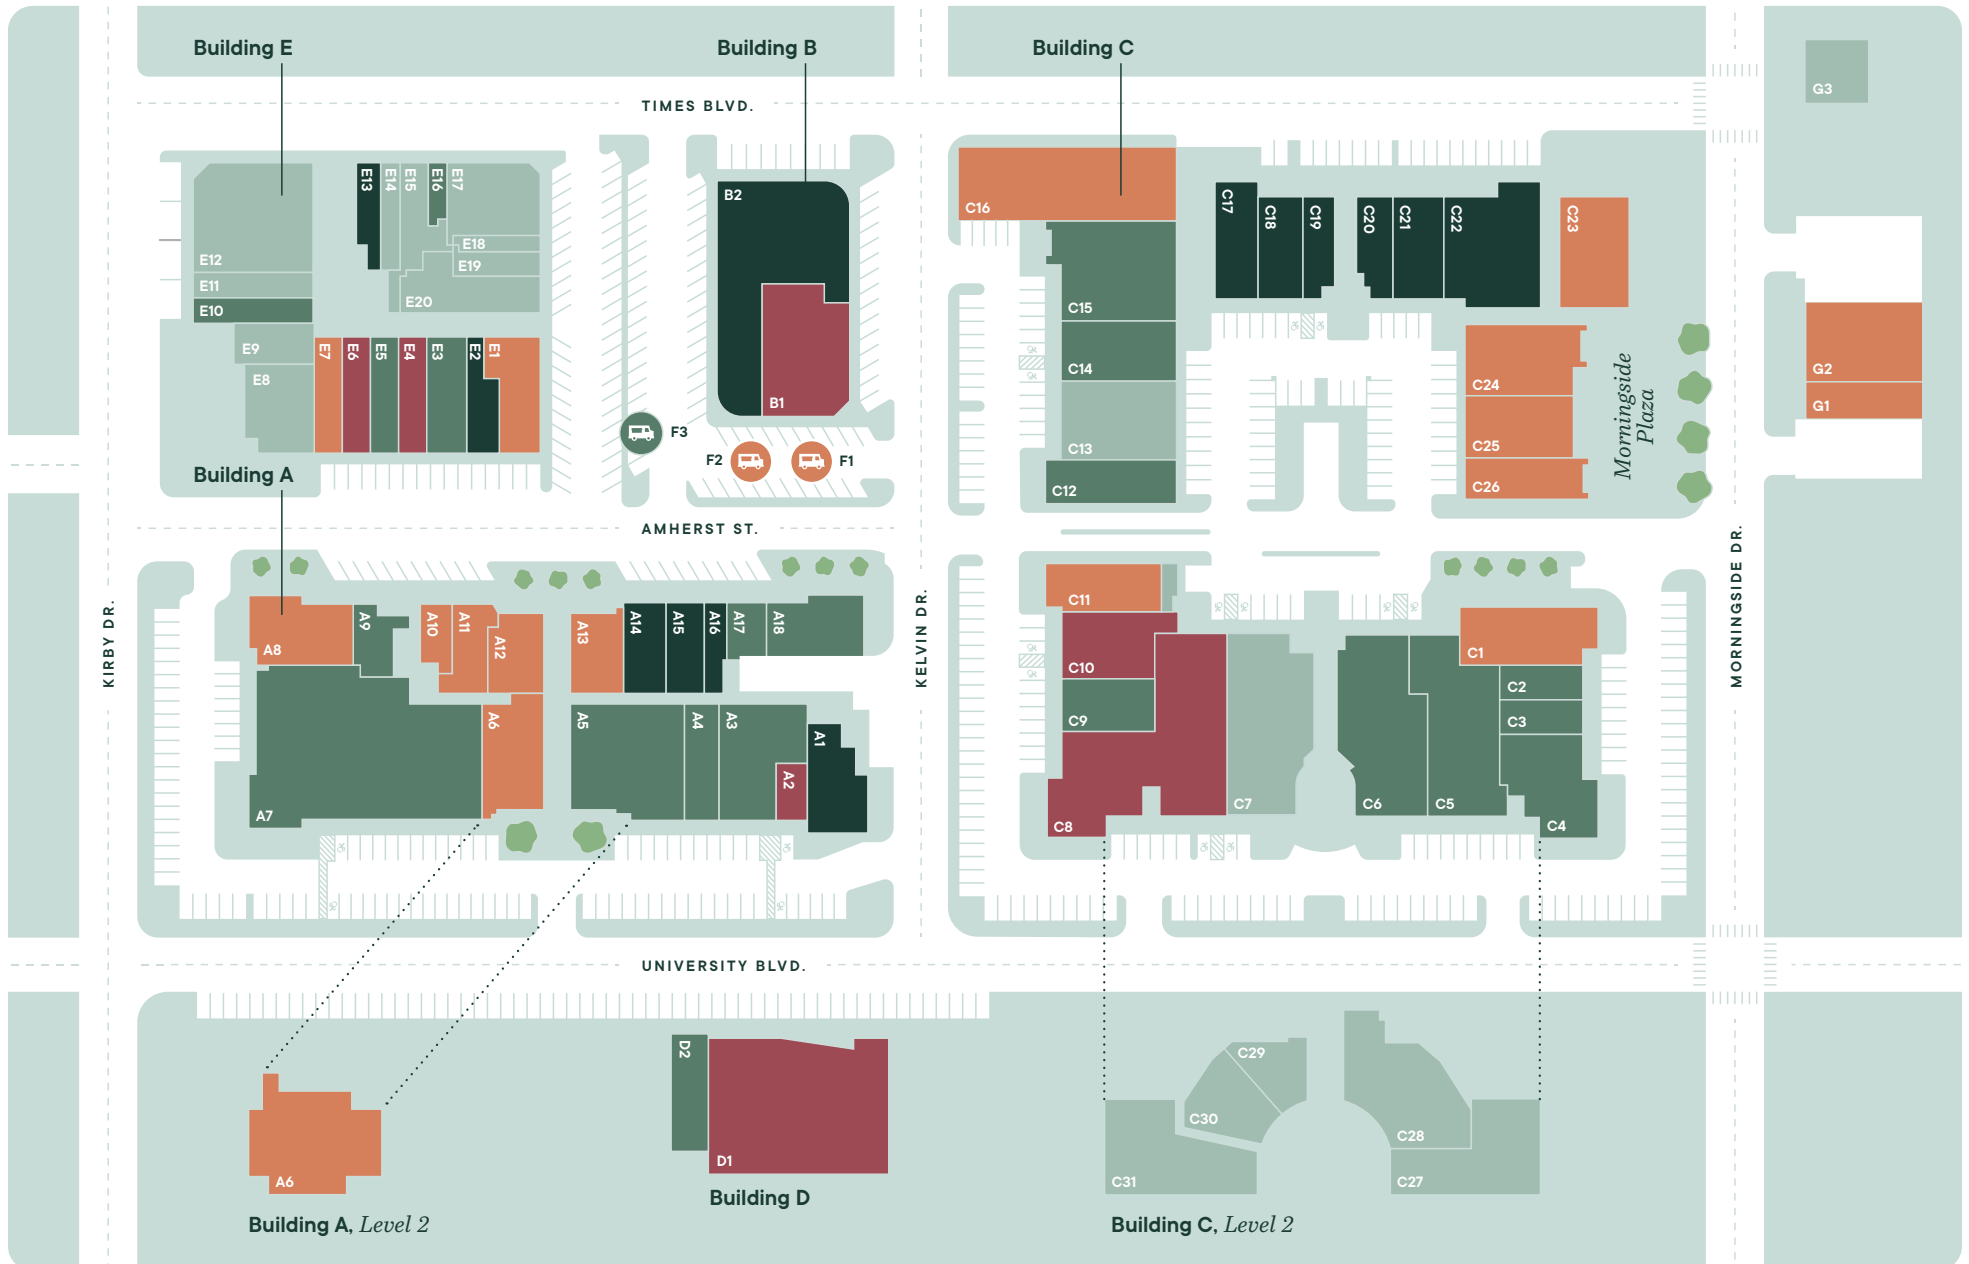

Property Map, *Fall 2022*

MANAGEMENT OFFICE

SECURITY: (832) 748-0429

2400 University Blvd, Ste. 210
Houston, TX 77005

Need Assistance? Contact our
customer service at (713) 302-8918.