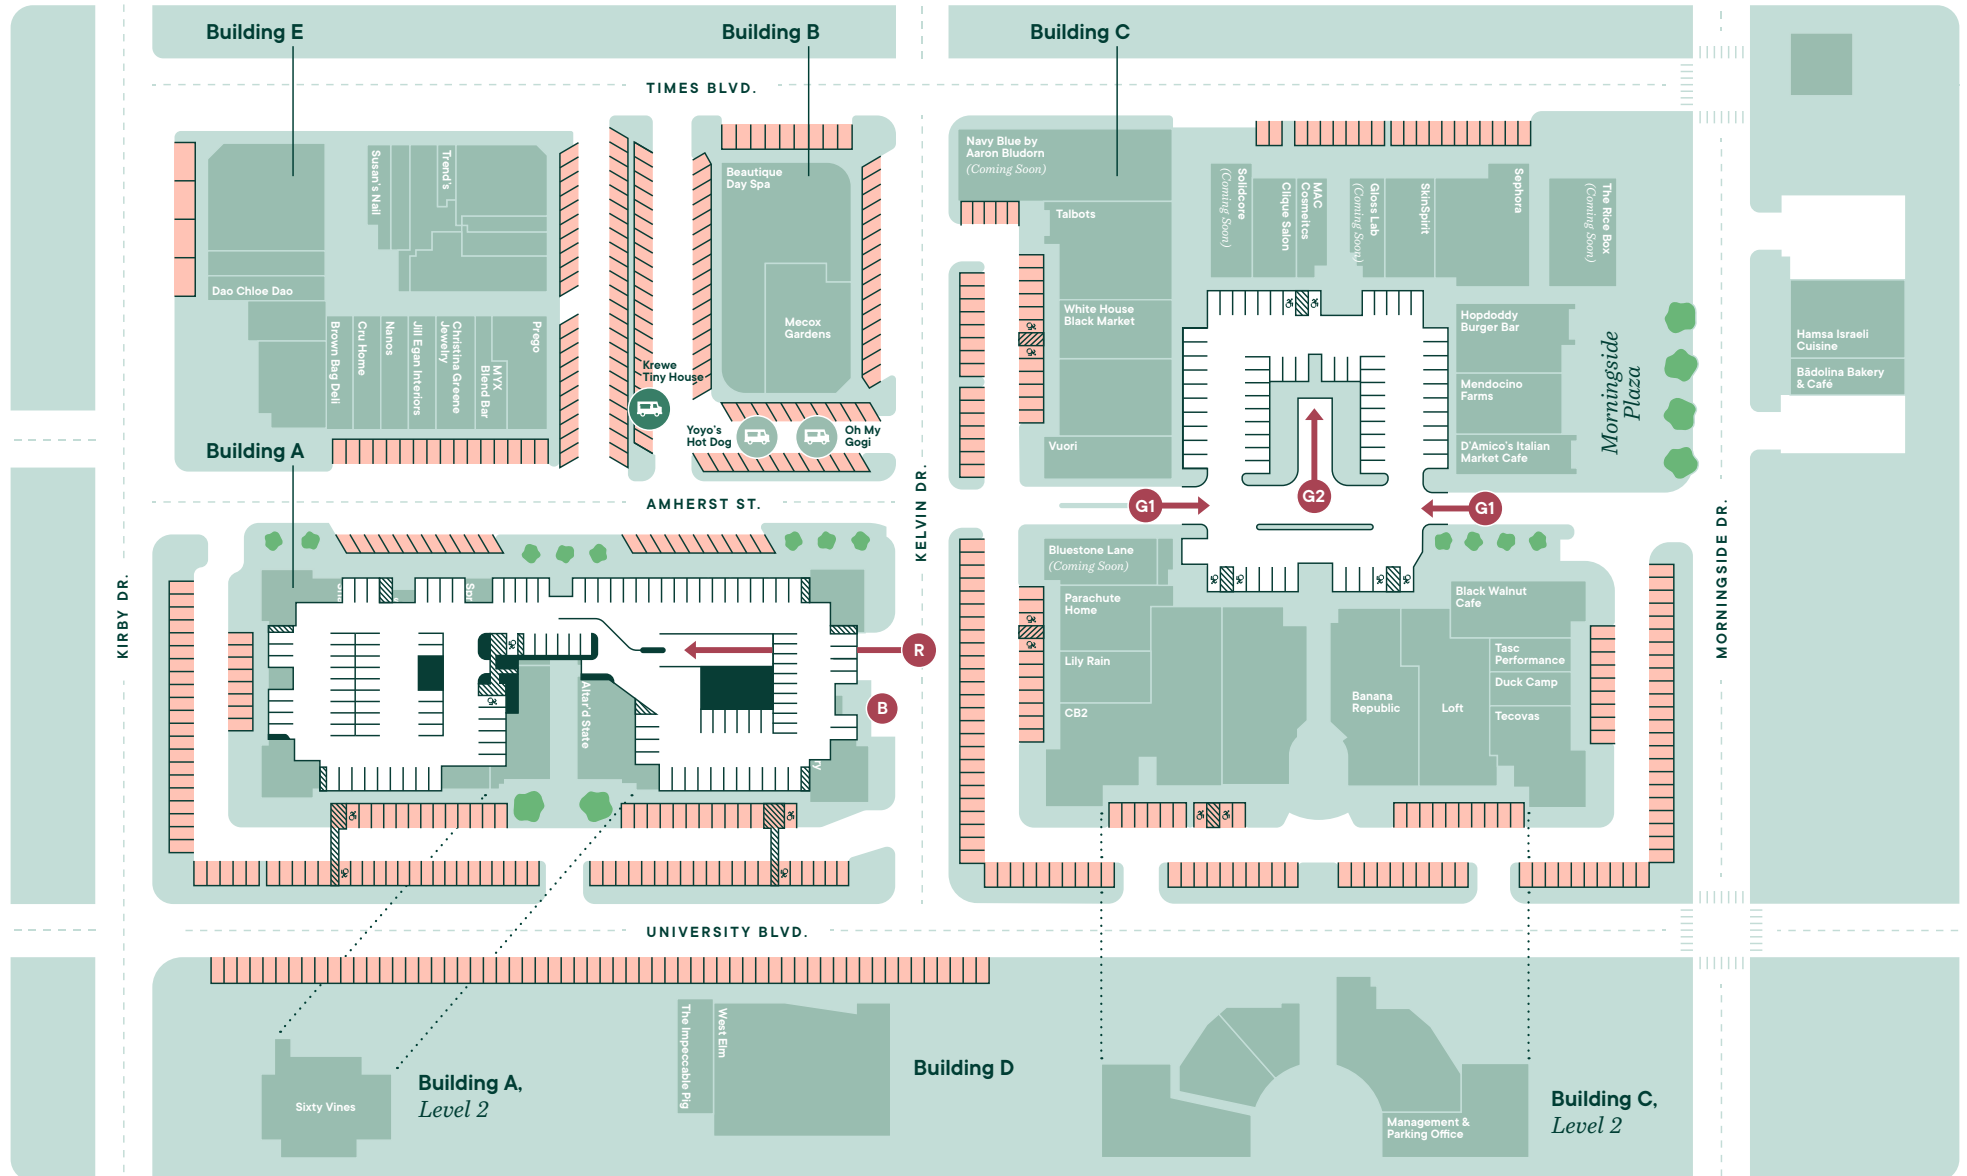

# Parking Map

PARKING OFFICE: (713) 527-9048

SECURITY: (832) 748-0429

GARAGE & ROOFTOP RATES

METER RATES

Pay-on-foot stations are located on 1st floor of parking garage and rooftop parking deck.

Need Assistance? Contact our Parking Office at 713-527-9084.

-  Meter Parking
-  G1 Garage, Level 1
-  G2 Garage, Level 2
-  R Rooftop
-  B Houston BCycle