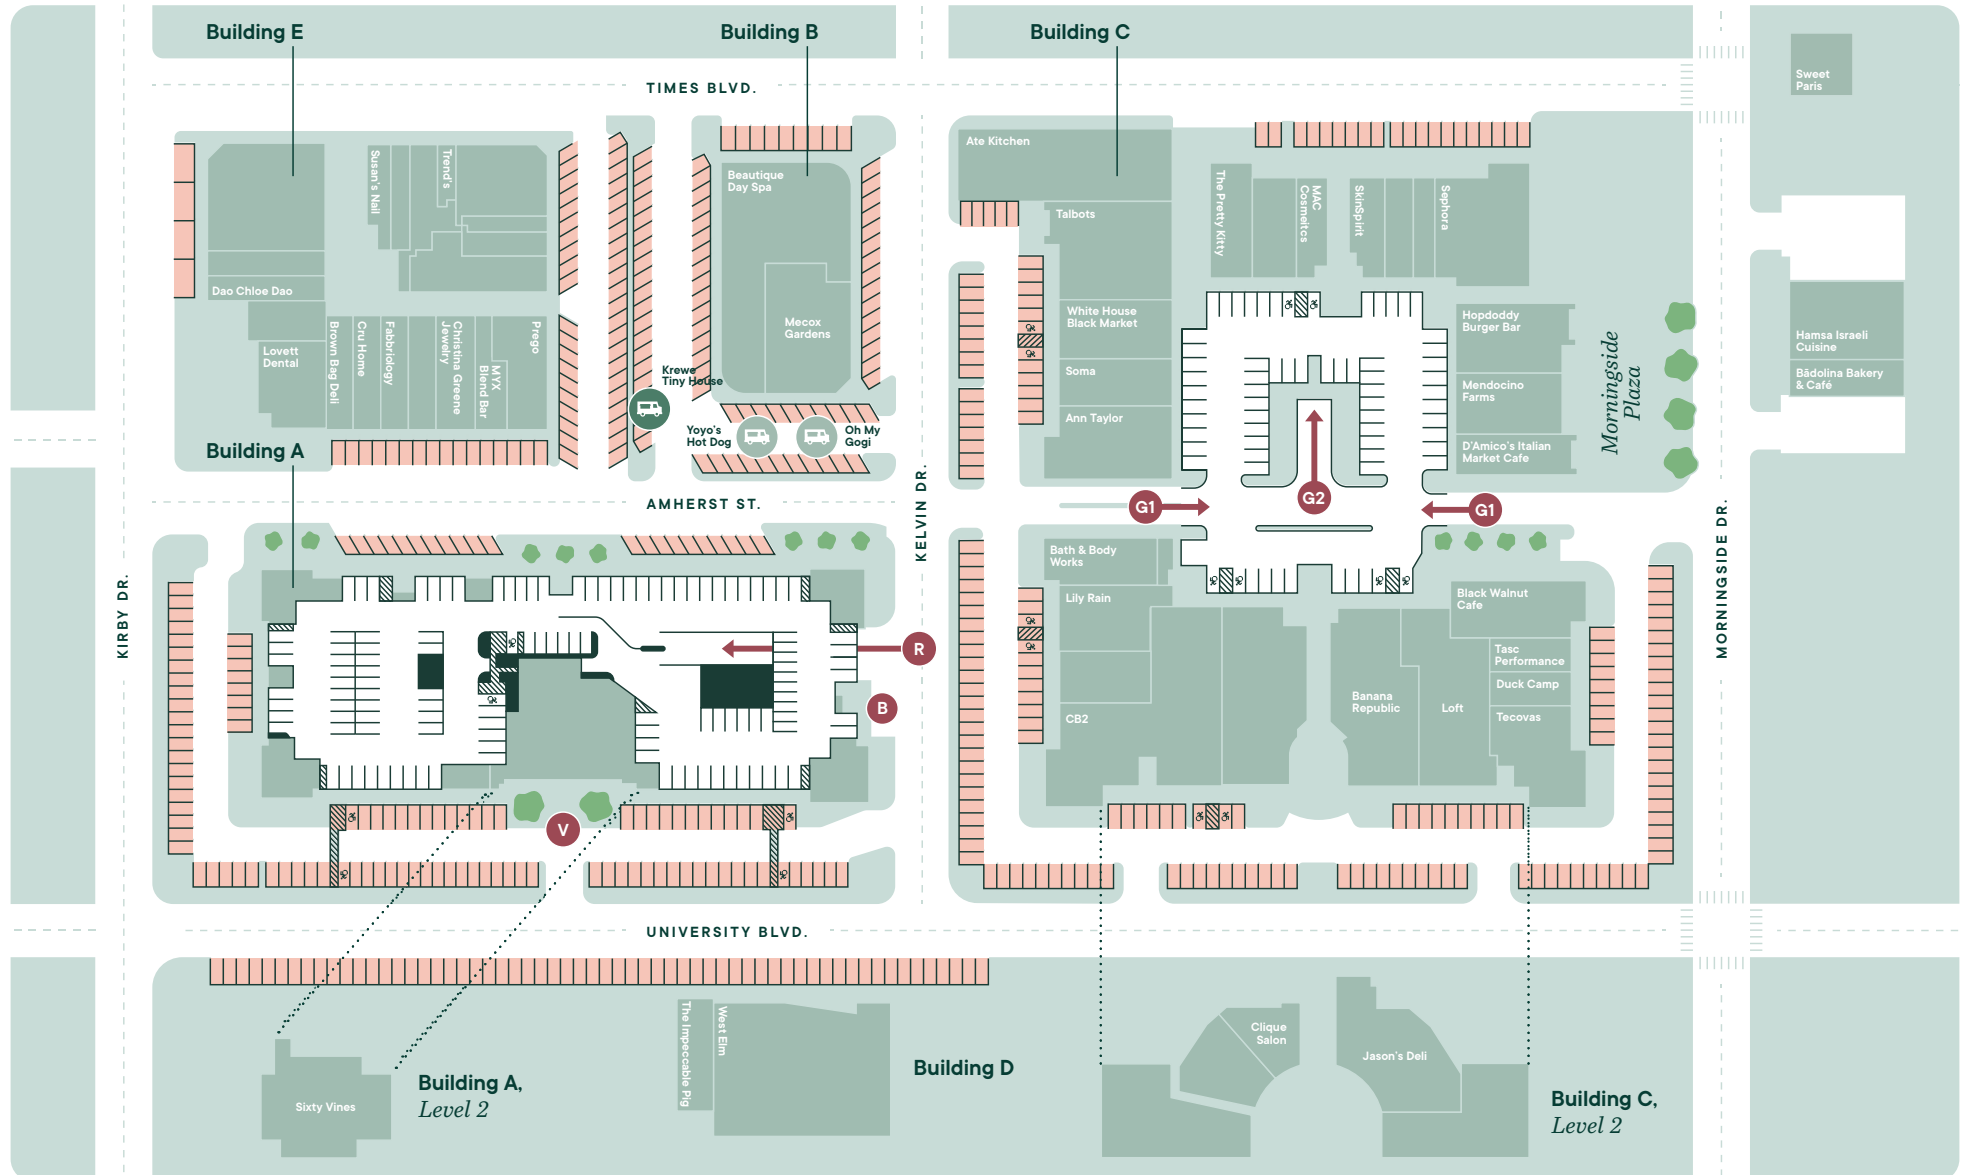

Parking Map

PARKING OFFICE: (713) 527-9048

SECURITY: (832) 748-0429

GARAGE & ROOFTOP RATES

METER RATES

Pay-on-foot stations are located on 1st floor of parking garage and rooftop parking deck.

Need Assistance? Contact our Parking Office at 713-527-9084.

-  Meter Parking
-  G1 Garage, Level 1
-  G2 Garage, Level 2
-  R Rooftop
-  V Valet
-  B Houston BCycle

Parking Map

PARKING OFFICE: (713) 527-9048

SECURITY: (832) 748-0429

GARAGE & ROOFTOP RATES

METER RATES

Pay-on-foot stations are located on 1st floor of parking garage and rooftop parking deck.

Need Assistance? Contact our Parking Office at 713-527-9084.

All Week
 0-2 hours: FREE
 2-3 hours: \$2
 3-4 hours: \$4
 4+ hours: \$5

Mon-Thu	Fri-Sun
0-1 hour: \$1	0-1 hour: \$2
1-2 hours: \$2	1-2 hours: \$4
2-3 hours: \$4	2-3 hours: \$6
3-4 hours: \$6	3-4 hours: \$8
4+ hours: \$8	4+ hours: \$10

- Meter Parking
- G1 Garage, Level 1
- G2 Garage, Level 2
- R Rooftop
- V Valet
- B Houston BCycle