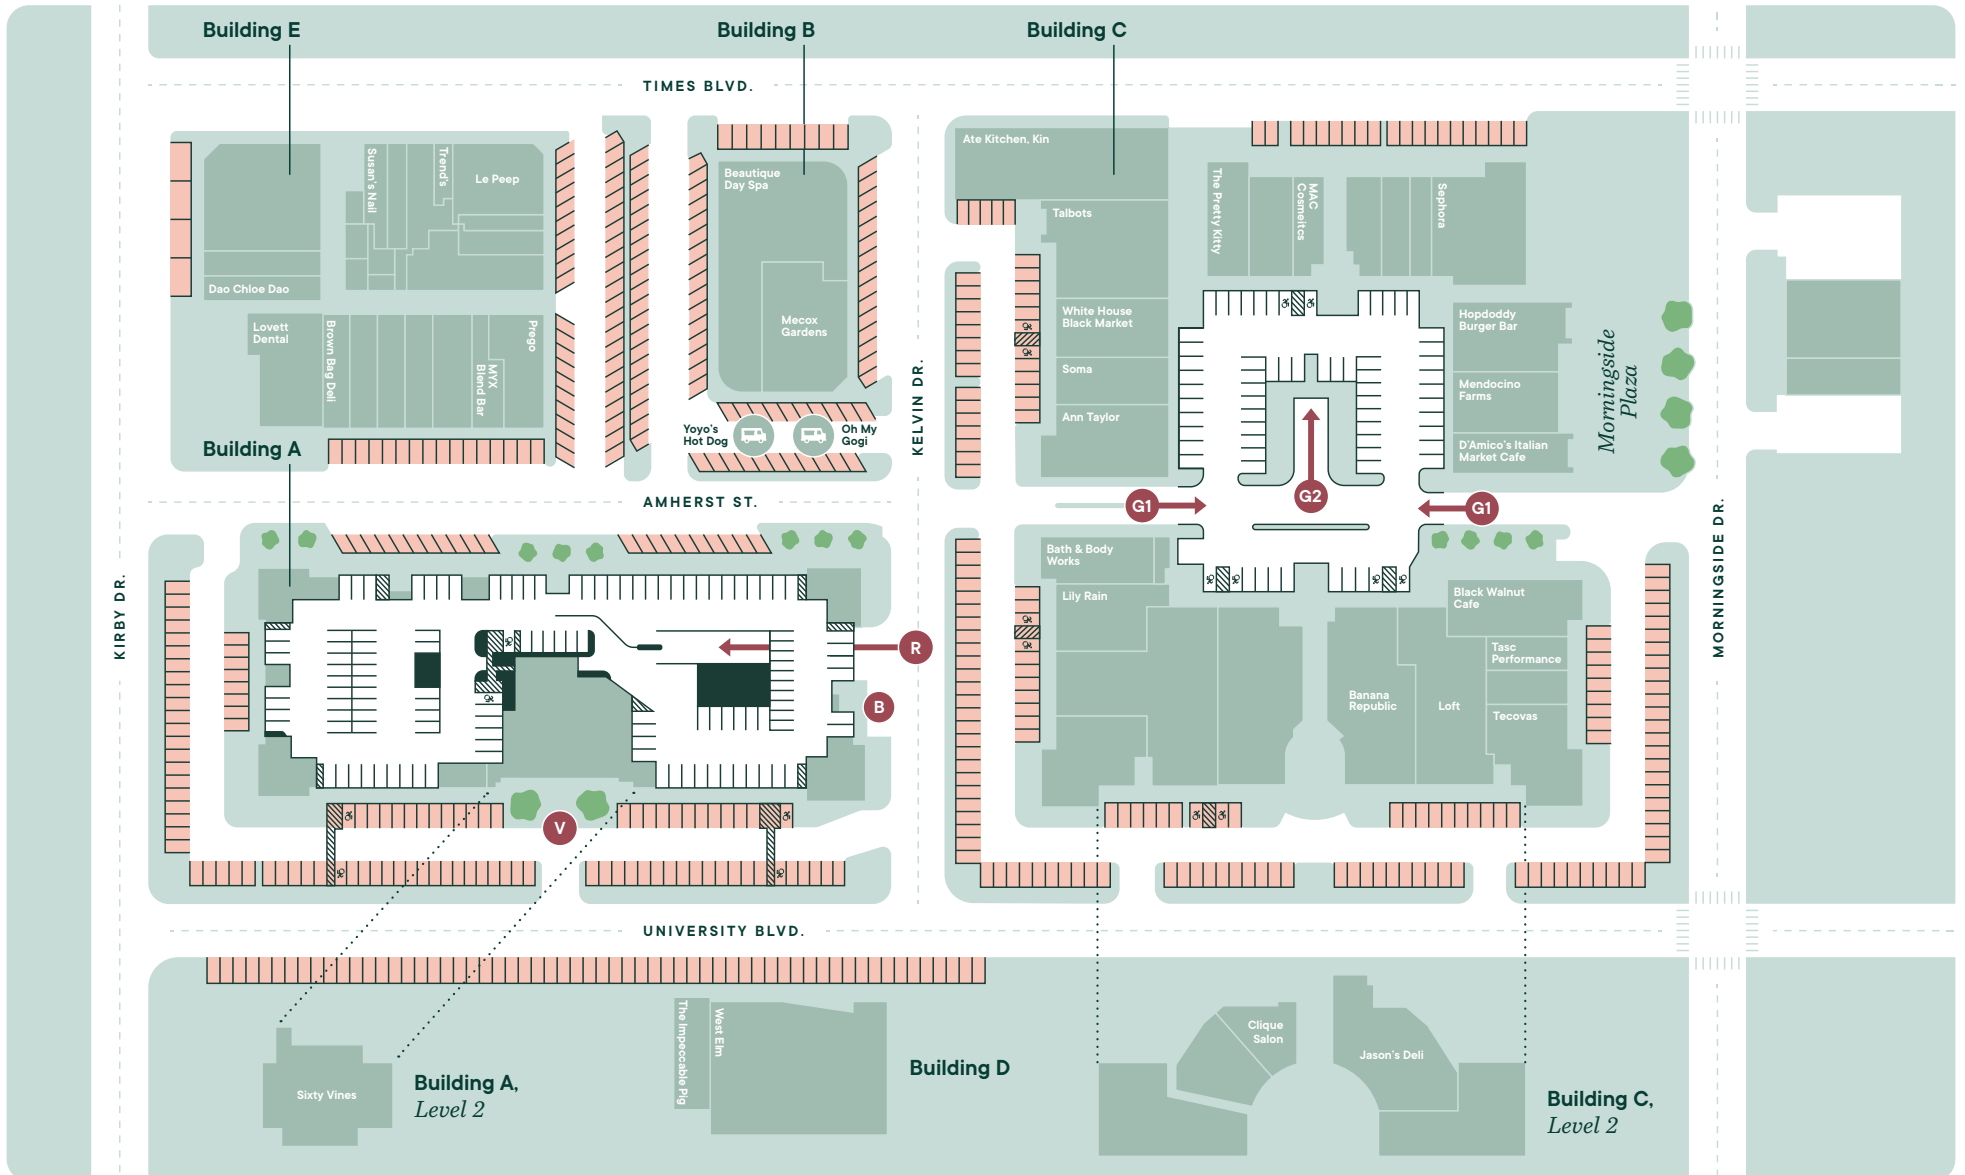

Parking Map

PARKING OFFICE: (713) 527-9048

SECURITY: (832) 748-0429

GARAGE & ROOFTOP RATES

METER RATES

Pay-on-foot stations are located on 1st floor of parking garage and rooftop parking deck.

Need Assistance? Contact our Parking Office at 713-527-9084.

-  Meter Parking
-  G1 Garage, Level 1
-  G2 Garage, Level 2
-  R Rooftop
-  V Valet
-  B Houston BCycle

Parking Map

PARKING OFFICE: (713) 527-9048

SECURITY: (832) 748-0429

GARAGE & ROOFTOP RATES

METER RATES

Pay-on-foot stations are located on 1st floor of parking garage and rooftop parking deck.

Need Assistance? Contact our Parking Office at 713-527-9084.

All Week
 0-2 hours: FREE
 2-3 hours: \$2
 3-4 hours: \$4
 4+ hours: \$5

Mon-Thu	Fri-Sun
0-1 hour: \$1	0-1 hour: \$2
1-2 hours: \$2	1-2 hours: \$4
2-3 hours: \$4	2-3 hours: \$6
3-4 hours: \$6	3-4 hours: \$8
4+ hours: \$8	4+ hours: \$10

-  Meter Parking
-  G1 Garage, Level 1
-  G2 Garage, Level 2
-  R Rooftop
-  V Valet
-  B Houston BCycle