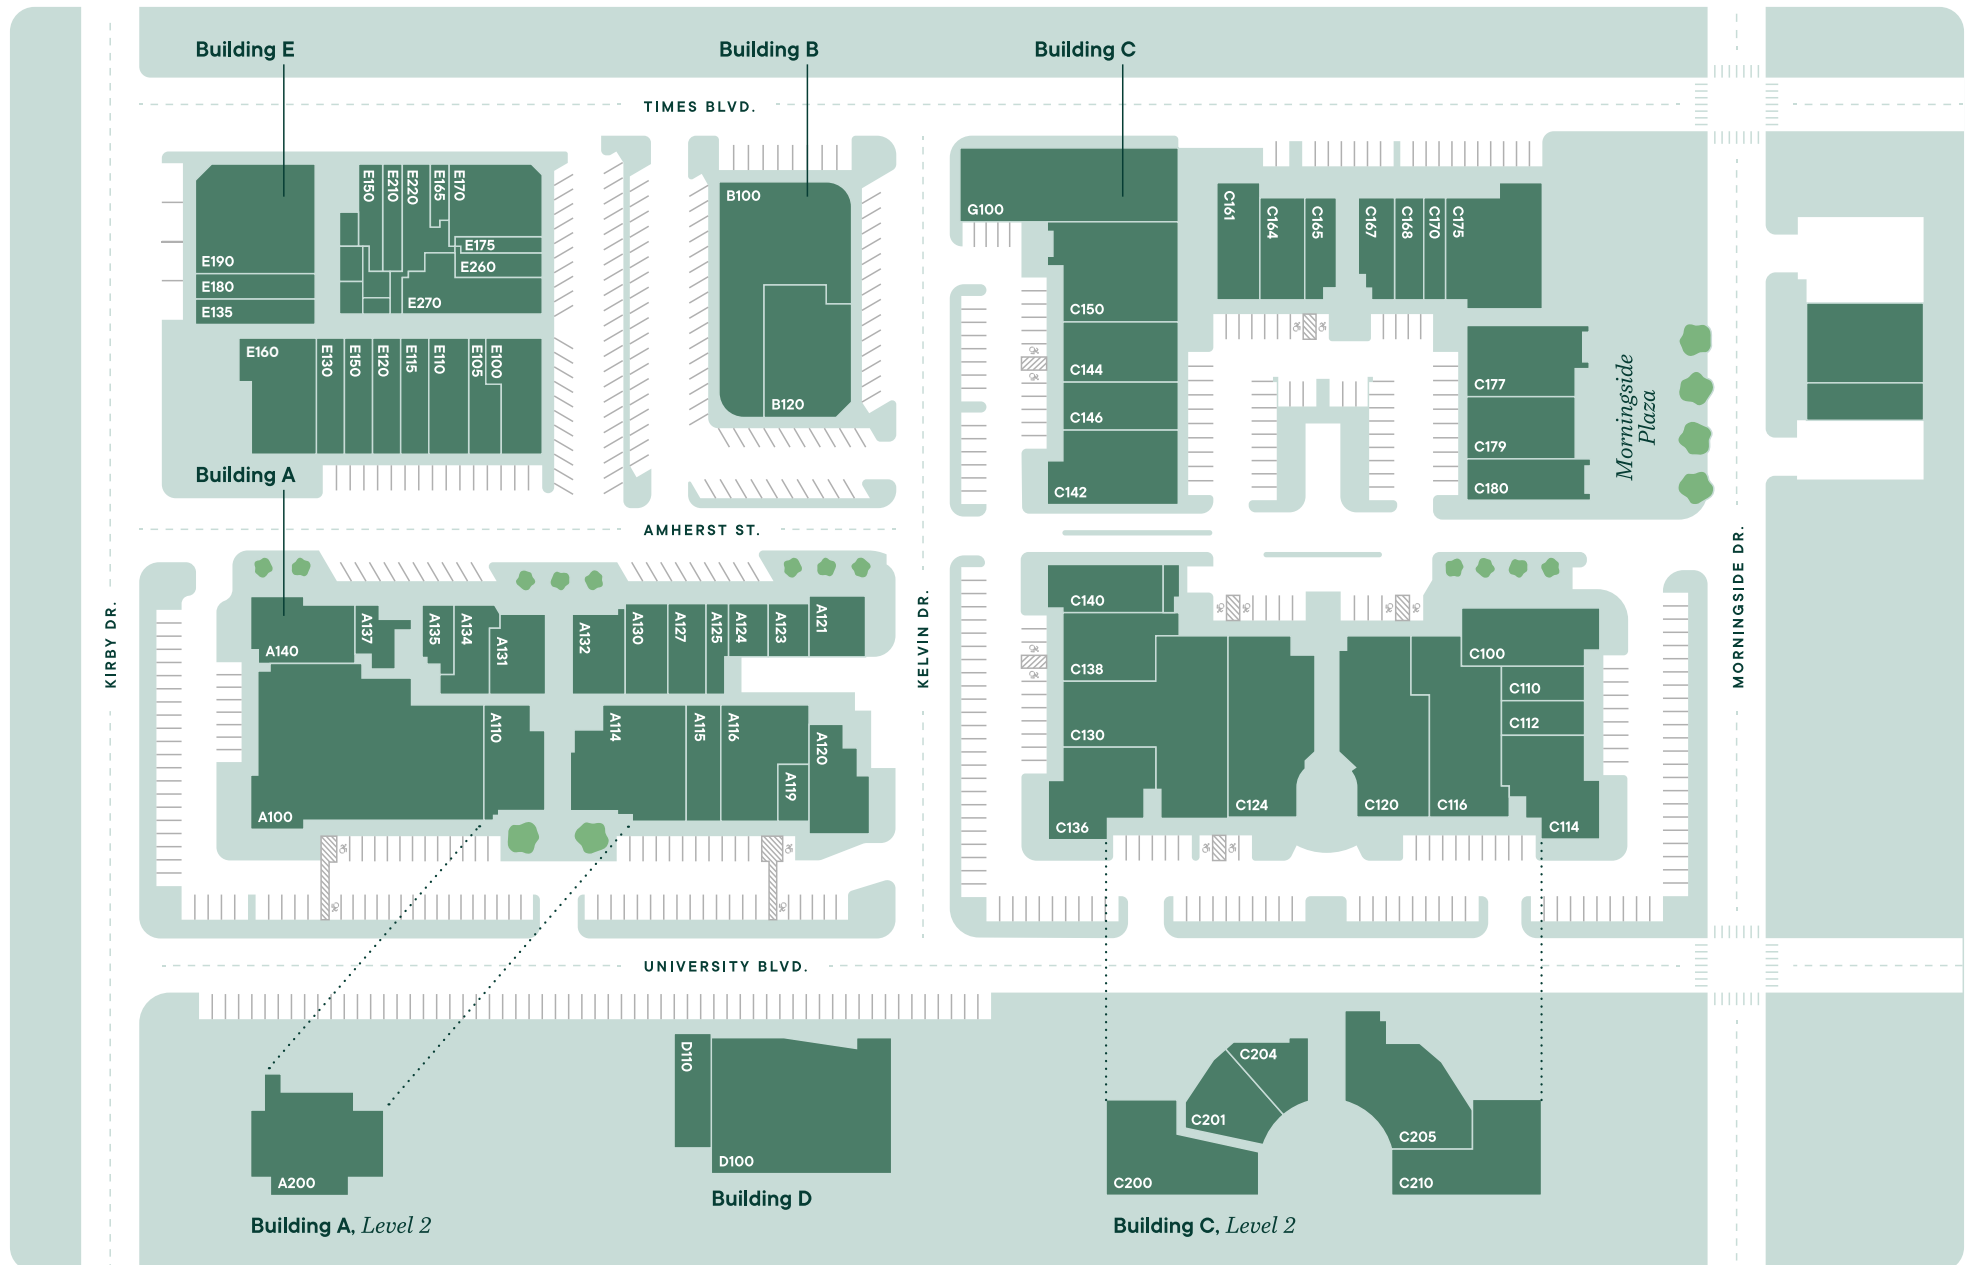

Property Map, *Summer 2020*

HOME & DESIGN

Mecox Gardens, *B120*
Urban Outfitters, *D100*

DINING

Black Walnut Cafe, *C100*
Brown Bag Deli, *E130*
D'Amico's, *C180*
Hopdoddy Burger Bar, *C177*
Jason's Deli, *C205*
Le Peep, *E170*
Mendocino Farms, *C179*
Politan Row, *G100*
Prego, *E100*
Shake Shack, *A140*
Sixty Vines, *A110/A200*
Starbucks, *A132*
SusieCakes, *A134*
Sweetgreen, *A131*

FASHION

Altar'd State, *A114*
Ann Taylor, *C142*
Athleta, *A116*
Banana Republic, *C120*
Dao Chloe Dao, *E135*
Fig Tree Jewelry, *E175*
Gap, *A100*
Lily Rain, *C138*
LOFT, *C116*
Mi Golondrina, *E110*
Osby & Chelle, *E115*
Soma, *C146*
Sunglass Hut, *A124*
Talbots, *C150*
Tasc Performance, *C110*
Tecovas, *C114*
The Impeccable Pig, *D110*
Trend's Tailor, *E165*
Urban Outfitters, *D100*
Victoria's Secret, *C124*
Warby Parker, *A115*
White House Black Market, *C144*

HEALTH & BEAUTY

Bath & Body Works, *C140*
Beautique Day Spa, *B100*
Bluemercury, *A120*
Clique Salon, *C204*
Drybar, *A130*
Face Haus, *A125*
Lovett Dental, *E160*
MAC Cosmetics, *C165*
Madison Reed, *A127*
MYX Blend Bar, *E105*
Naked Natural, *E120*
Origins, *C167*
Sephora, *C175*
Susan's Nail & Facial, *E150*
The Pretty Kitty, *C161*